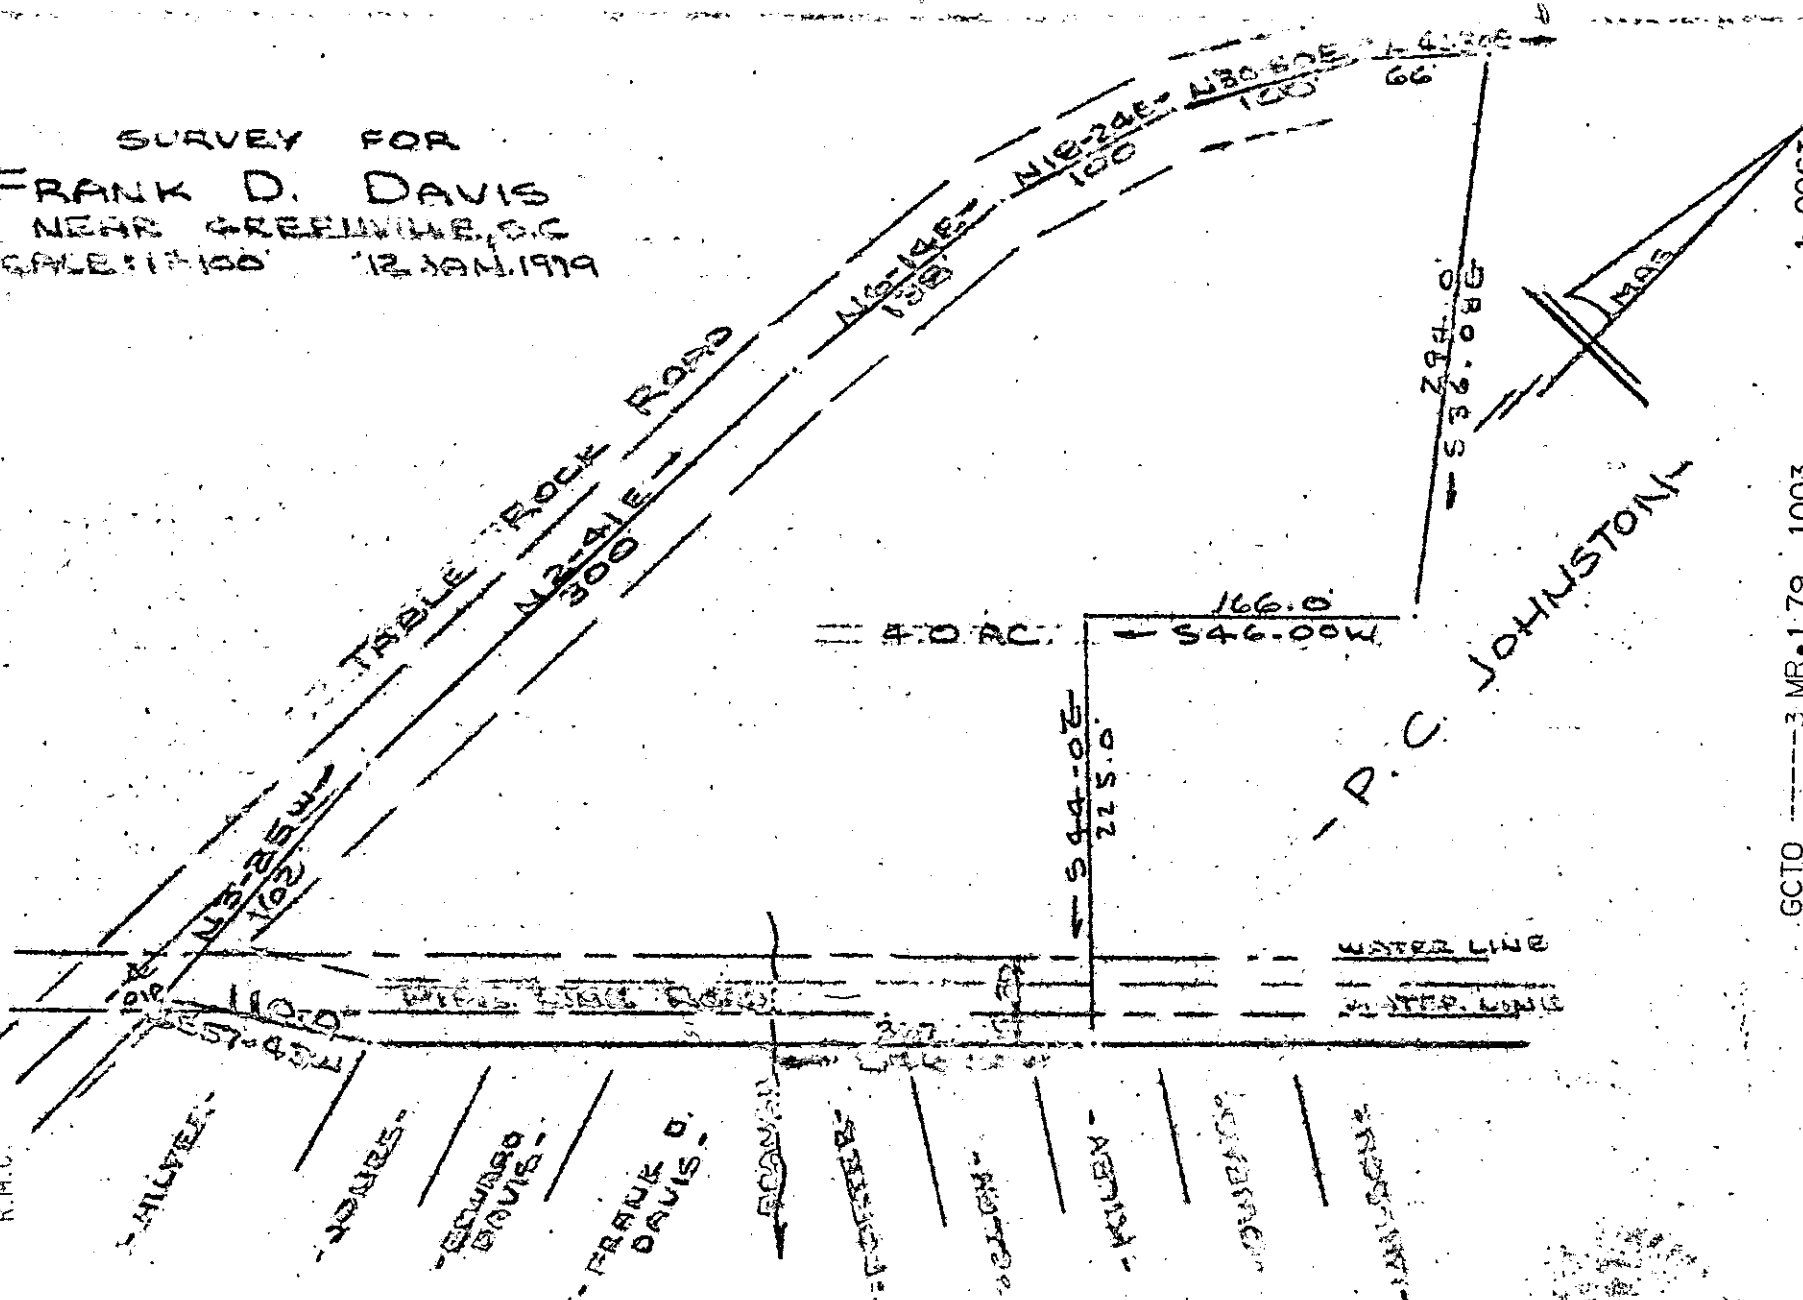

SURVEY FOR
FRANK D. DAVIS
 NEAR GREENVILLE, S.C.
 SCALE: 1"=100' 12 JAN 1979

FILED
 GREENVILLE, CO. S. C.
 MAR 1 9 19 AM '79
 DONNIE S. TANKERSLEY
 R.M.C.

7-B-13

25012

MAR 1 1979

CAROLINA SURVEYING CO.
 112 MAIN ST.
 GREENVILLE, S.C.