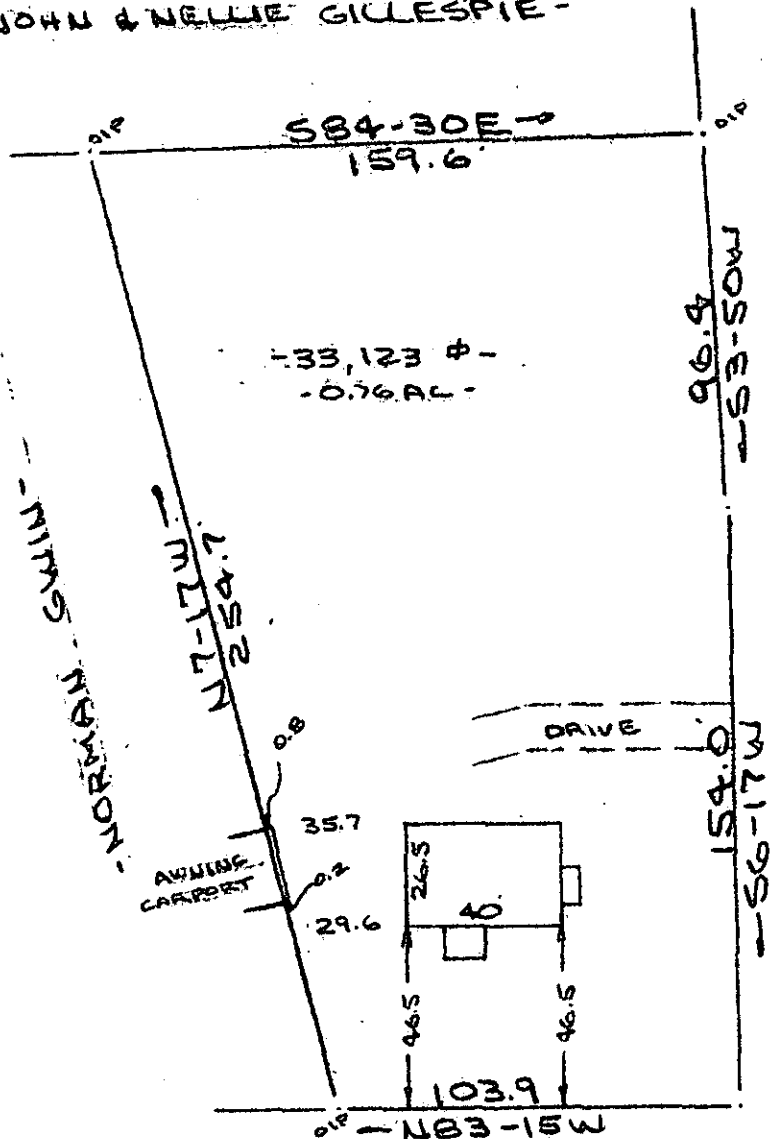

MICROFILMED

- JOHN & NELLIE GILLESPIE -

FRANKLIN ROAD

CAMBRIDGE ROAD

SURVEY FOR
 JOHN H. GILLESPIE
 NEAR GREENVILLE, S.C.
 SCALE: 1"=50 6 JUNE 1978

FILED
 GREENVILLE, CO. S.C.
 JUN 15 12 52 PM '78
 DONNIE S. TANKERSLEY
 R.M.C.

GCTO -----3 JN1578 4201

16-Q-91

37710

CAROLINA SURVEYING
 112 MANLY ST.
 GREENVILLE, S.C.

1.00CI