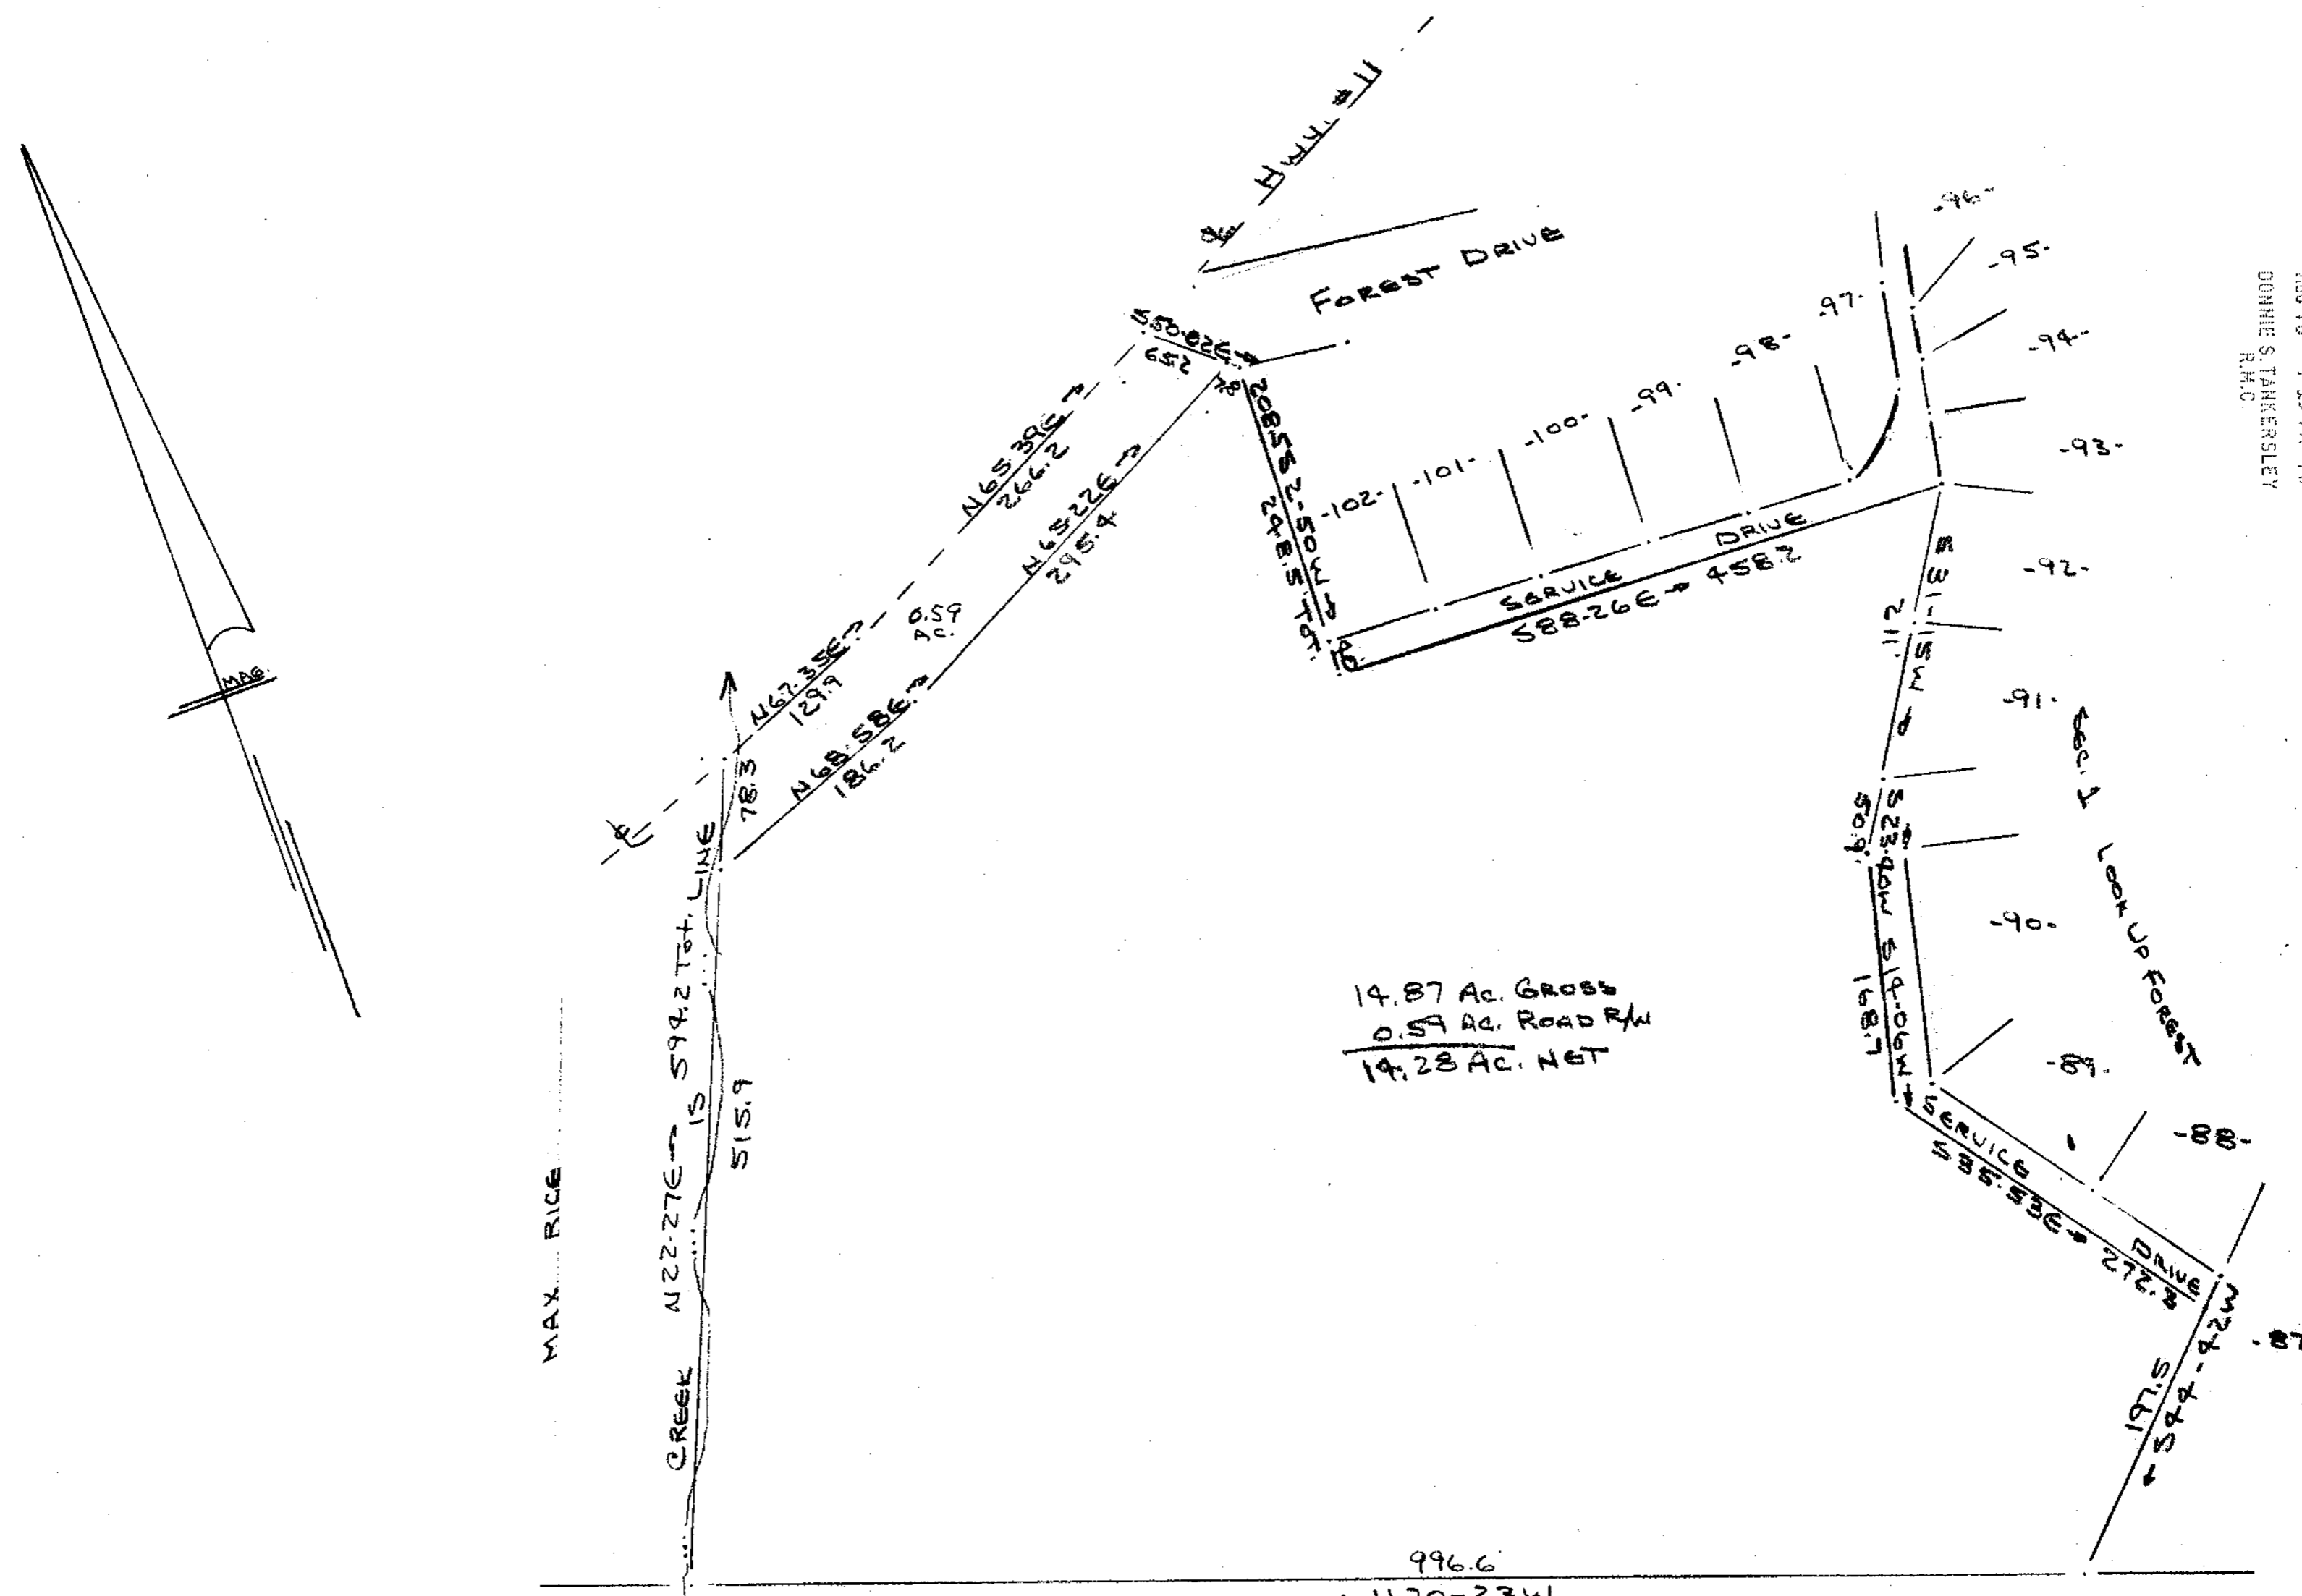

FILED
 GREENVILLE CO. S.C.
 AUG 10 4 19 PM '76
 DONNIE S. TANKERSLEY
 R.H.C.

SURVEY FOR
MAX RICE
 NEAR GREENVILLE, S.C.
 SCALE 1"=100' 3 APRIL 1974

5R-86

3970

CAROLINA SURVEYING CO.
 112 MANLY STREET
 GREENVILLE, S.C.