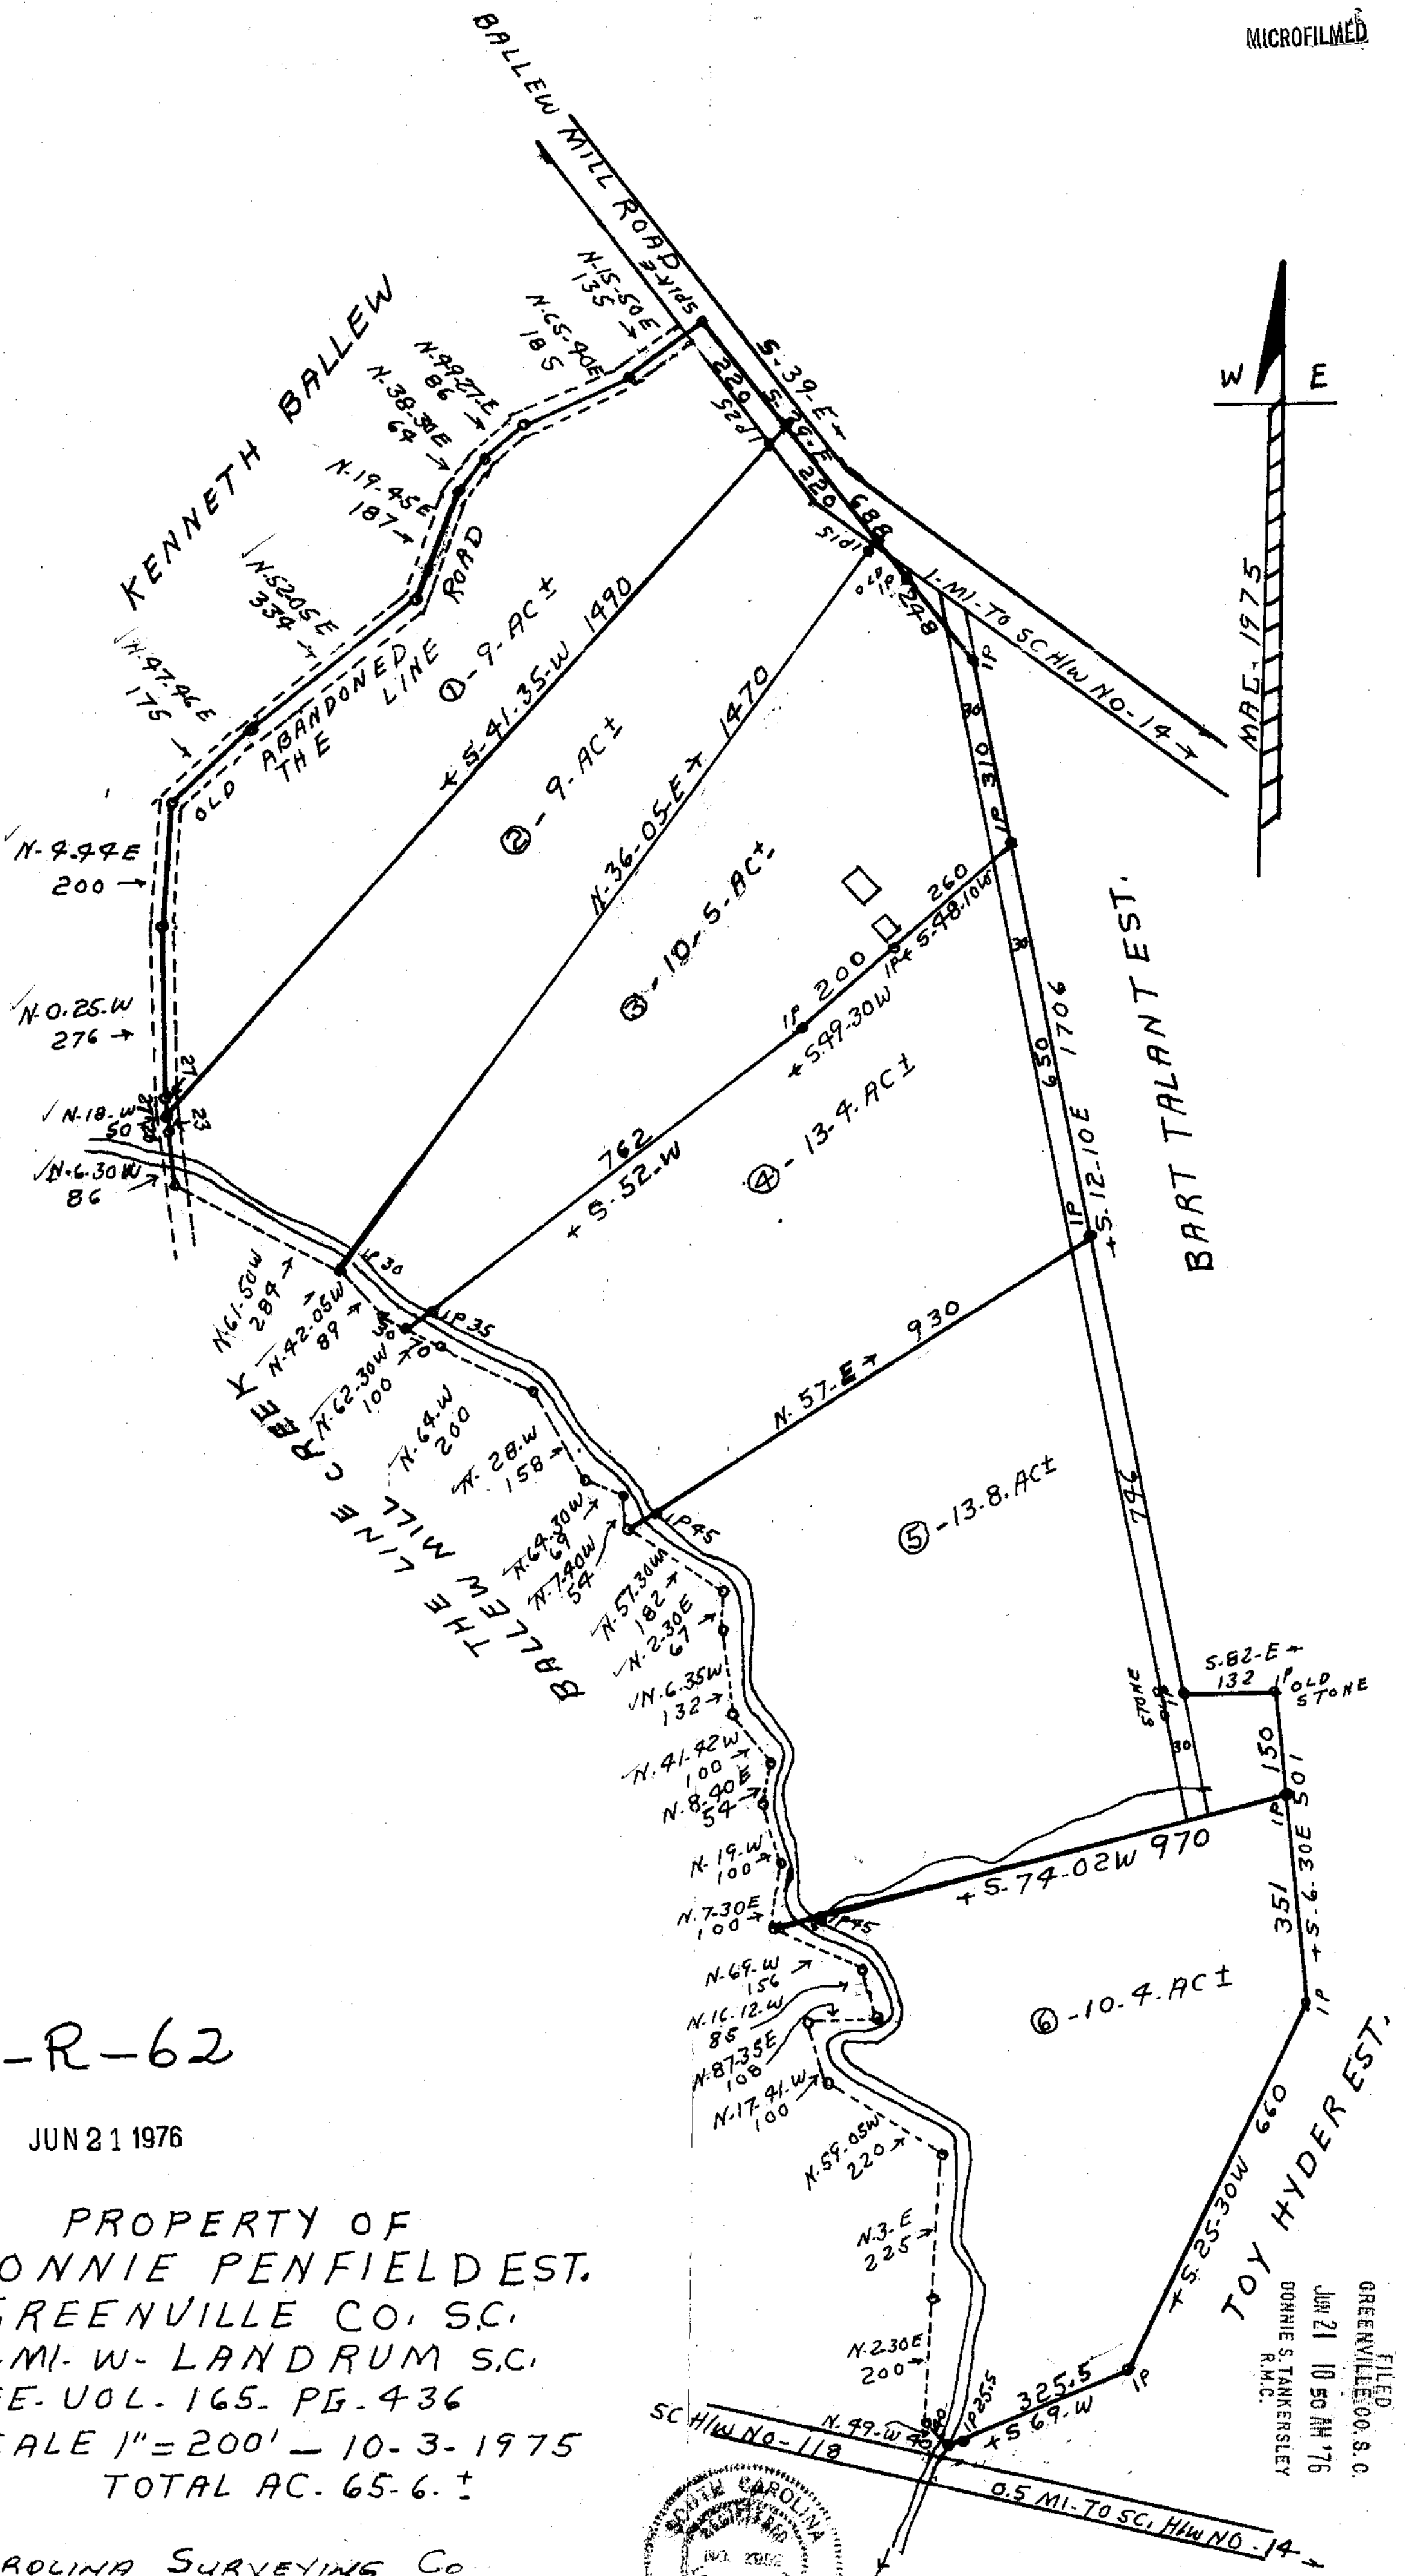

MICROFILMED

15-R-62

JUN 21 1976

PROPERTY OF
 LONNIE PENFIELD EST.
 GREENVILLE CO, SC.
 4-MI-W-LANDRUM SC.
 SEE VOL. 165. PG. 436
 SCALE 1"=200' - 10-3-1975
 TOTAL AC. 65.6.±

CAROLINA SURVEYING CO.
 112 MANLY ST. GREENVILLE, S.C.