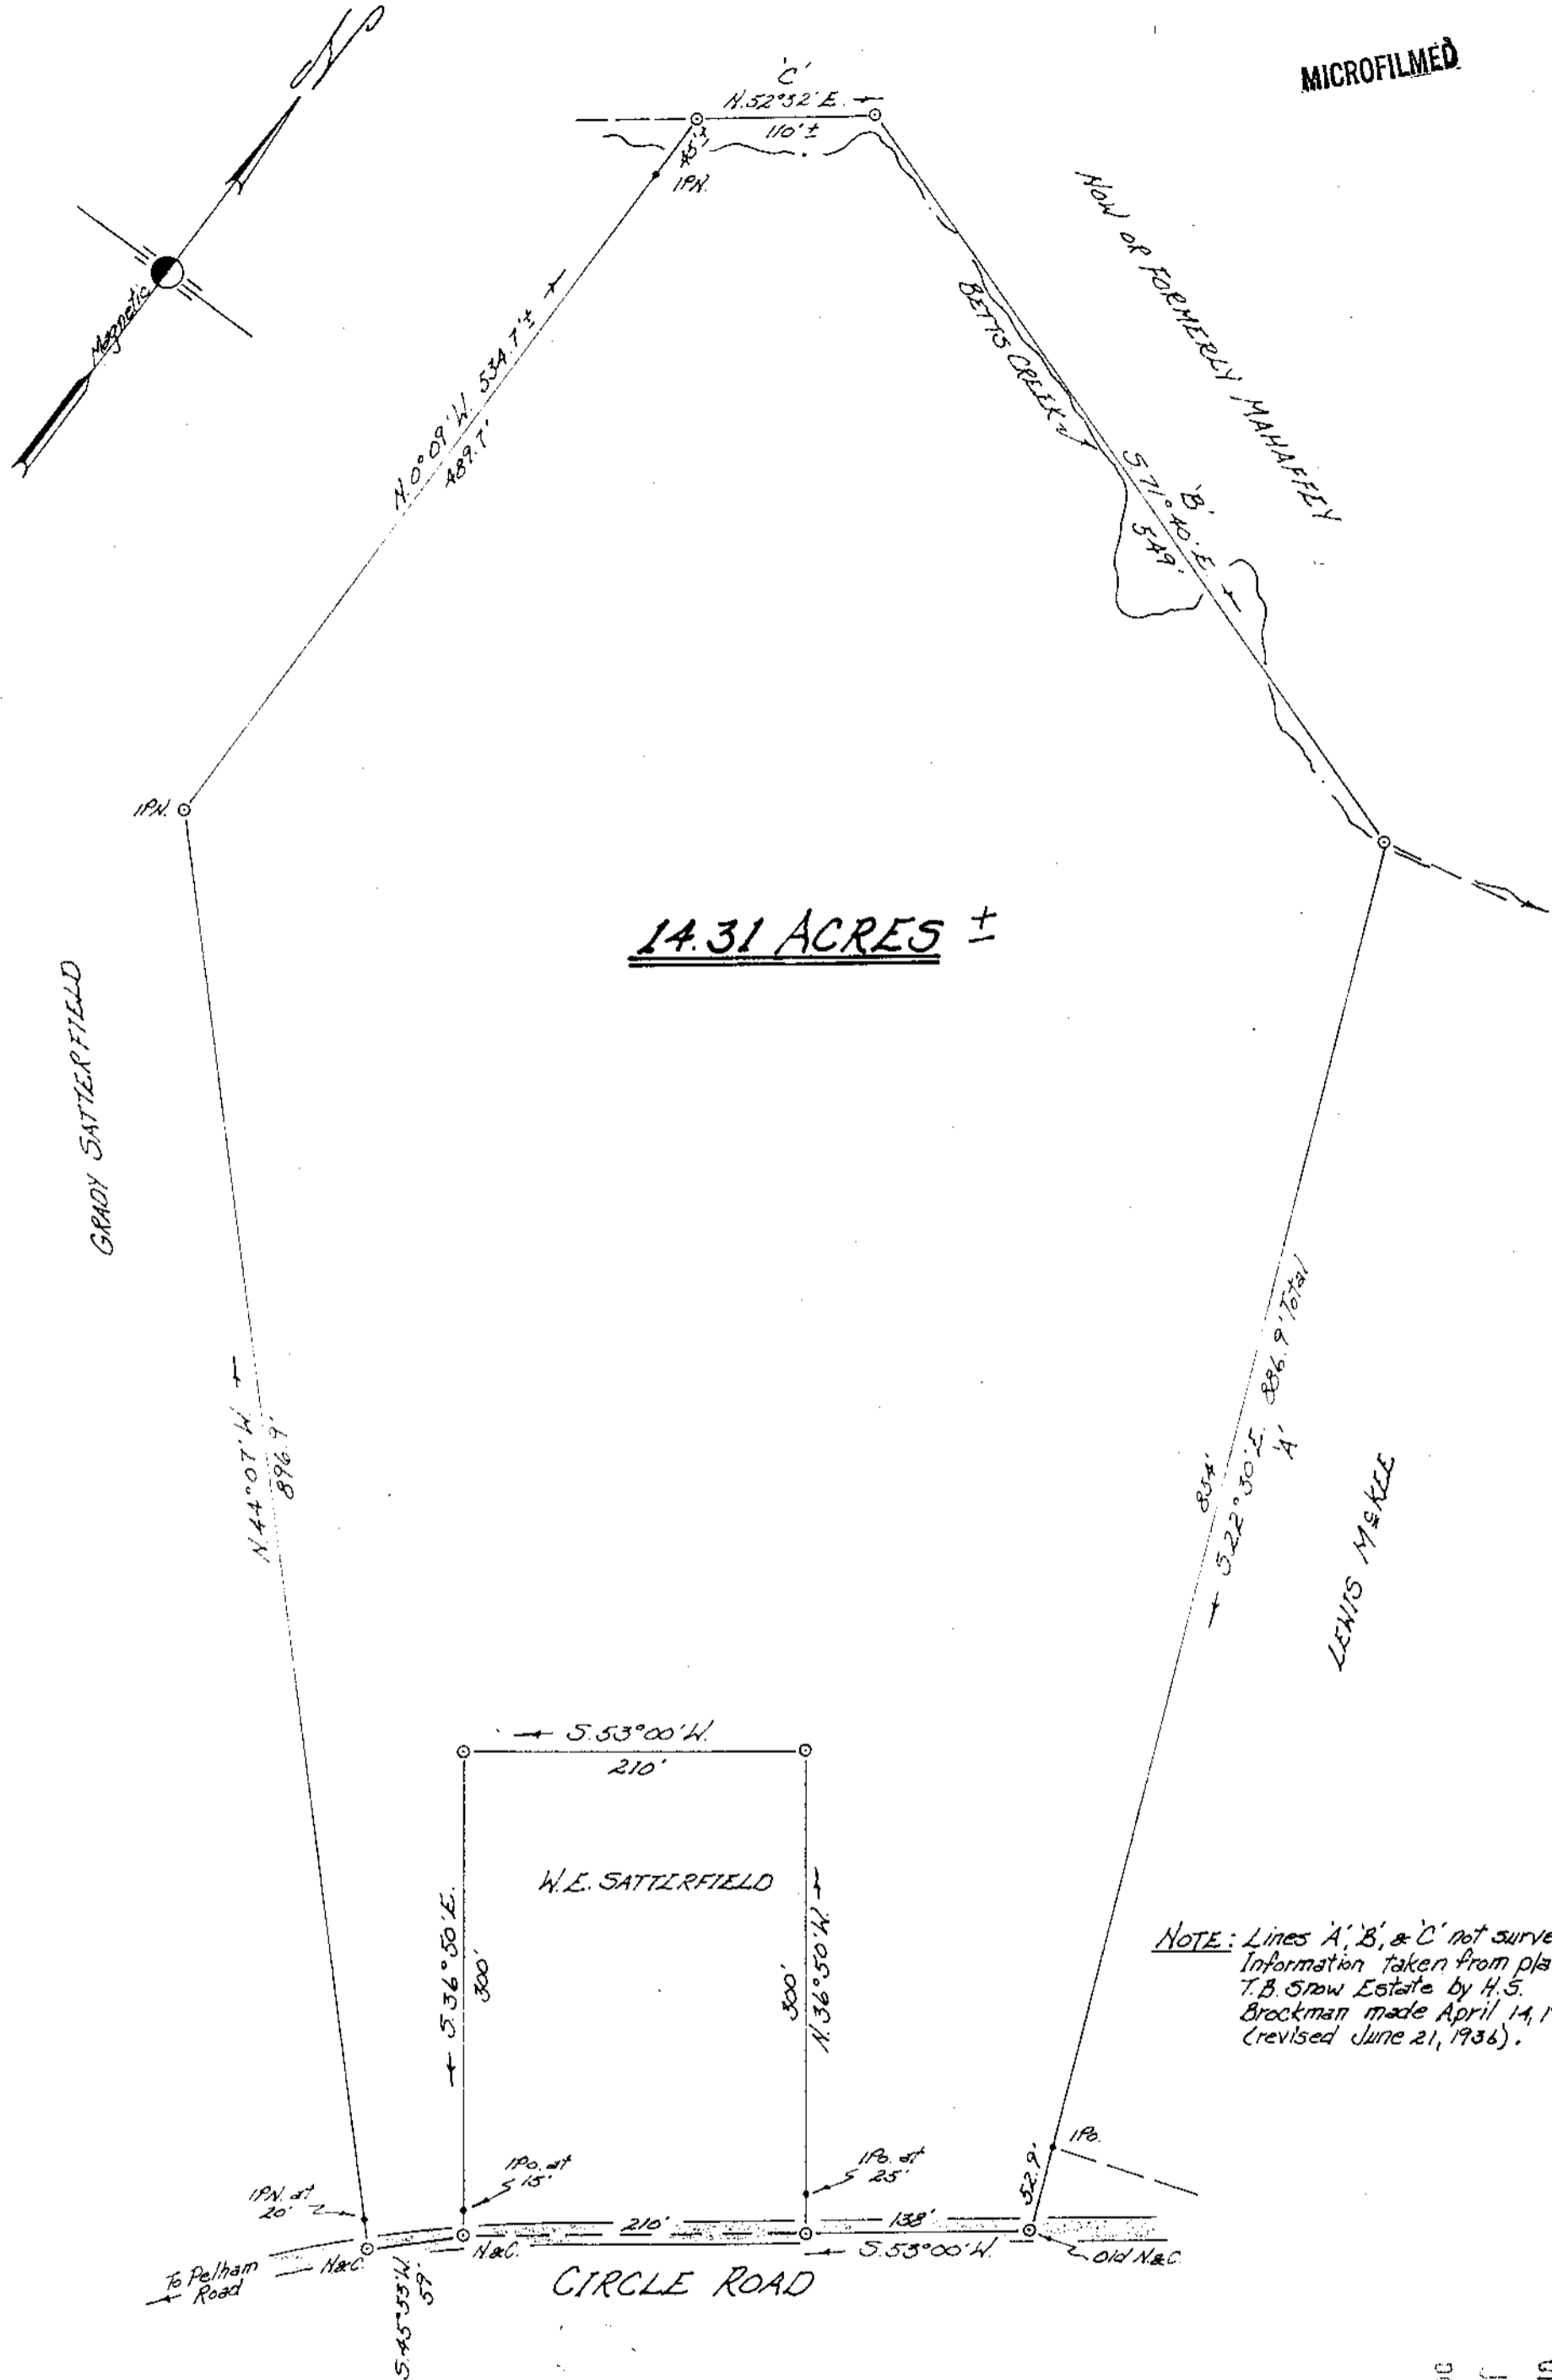

MICROFILMED

14.31 ACRES ±

NOTE: Lines A, B, & C not surveyed. Information taken from plat of T.B. Grow Estate by H.S. Brockman made April 14, 1936 (revised June 21, 1936).

PROPERTY OF
W.E. SATTERFIELD ✓ 5 R-59

Located near Cross Roads Baptist Church

BUTLER TOWNSHIP GREENVILLE COUNTY
SOUTH CAROLINA

FILED
GREENVILLE CO. S. C.
JUN 10 12 56 PM '75
DONNIE S. TANKERSLEY
R.M.C.

SCALE: 1"=100 FEET

MARCH 22, 1976

32173

JUN 10 1975