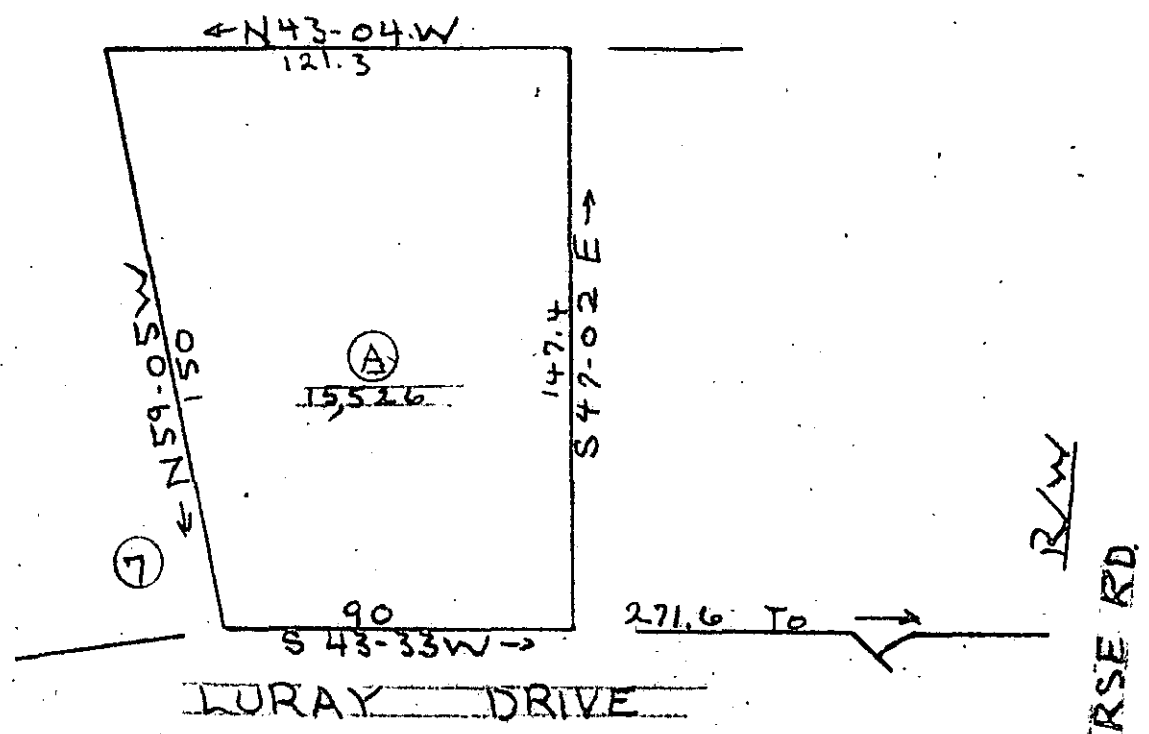

MICROFILMED

FILED
 GREENVILLE CO. S. C.
 MAY 29 2 52 PM '75
 DONNIE S. TAKKERSLEY
 R.M.C.

✓ 5M-42

MAY 29 1975

27967

RECORDING FEE
 1.00

PLAT FOR
 JOHN WELLS BUILDERS
 NEAR THE CITY OF GREENVILLE
 GREENVILLE CO. S.C.
 WEBB SURVEYING & MAPPING CO.
 SCALE 1" = 50' MAY 1975