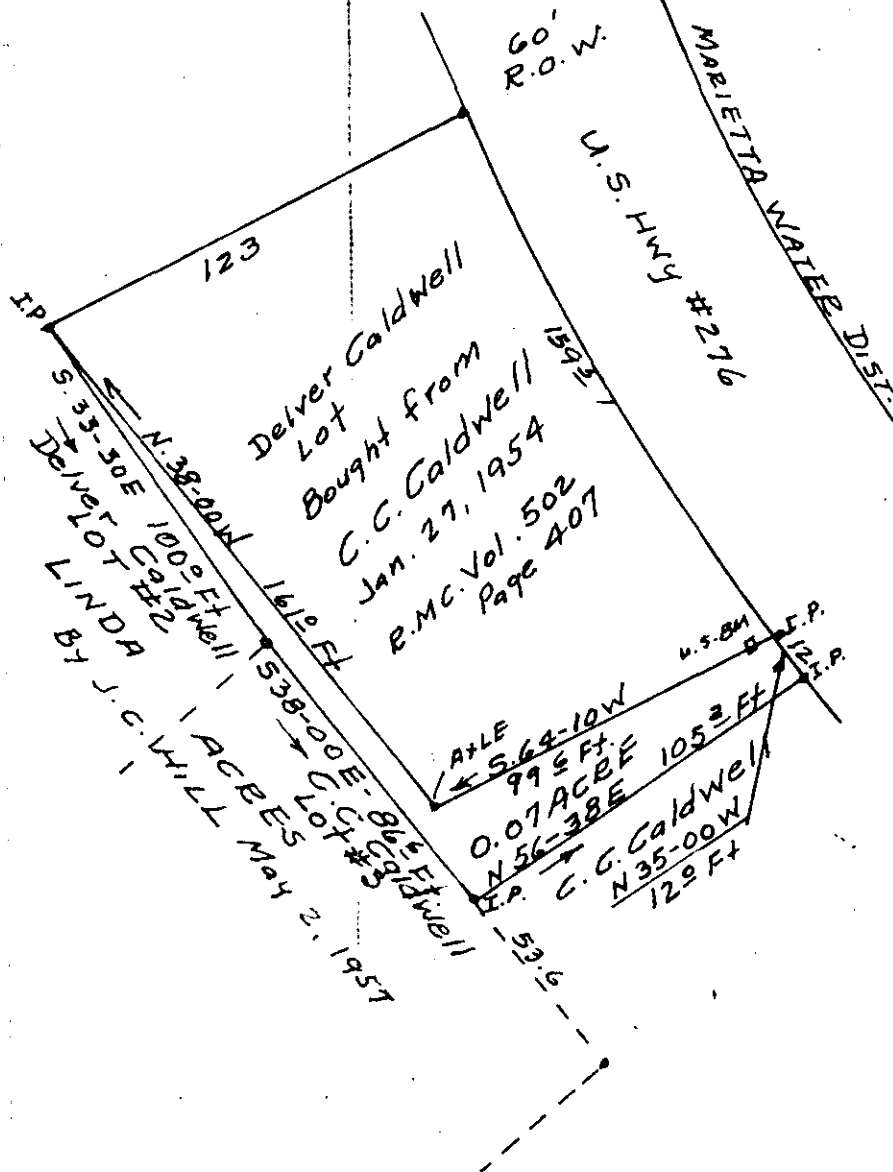

For Block Book Office

MICROFILMED

PLAT OF PROPERTY
 C. C. CALDWELL
 SOLD TO
 DELVER CALDWELL

Addition to LOT 2956 Sq. Feet
 BATES TWP. GREENVILLE CO.
 SOUTH CAROLINA

FILED GREENVILLE CO. S. C.

APR 1 2 39 PM '74

DONNIE S. TANKERSLEY R.M.C.

Survey By
 Jerry T. Dill
 RC9 C.E. & L.S. #104

5E-145

R#2 Taylors, S.C.

Magn. Bearing 1/27/54
 Scale 1"=50 Ft

2 24404

RECORDING FEE
 PAID \$ 100