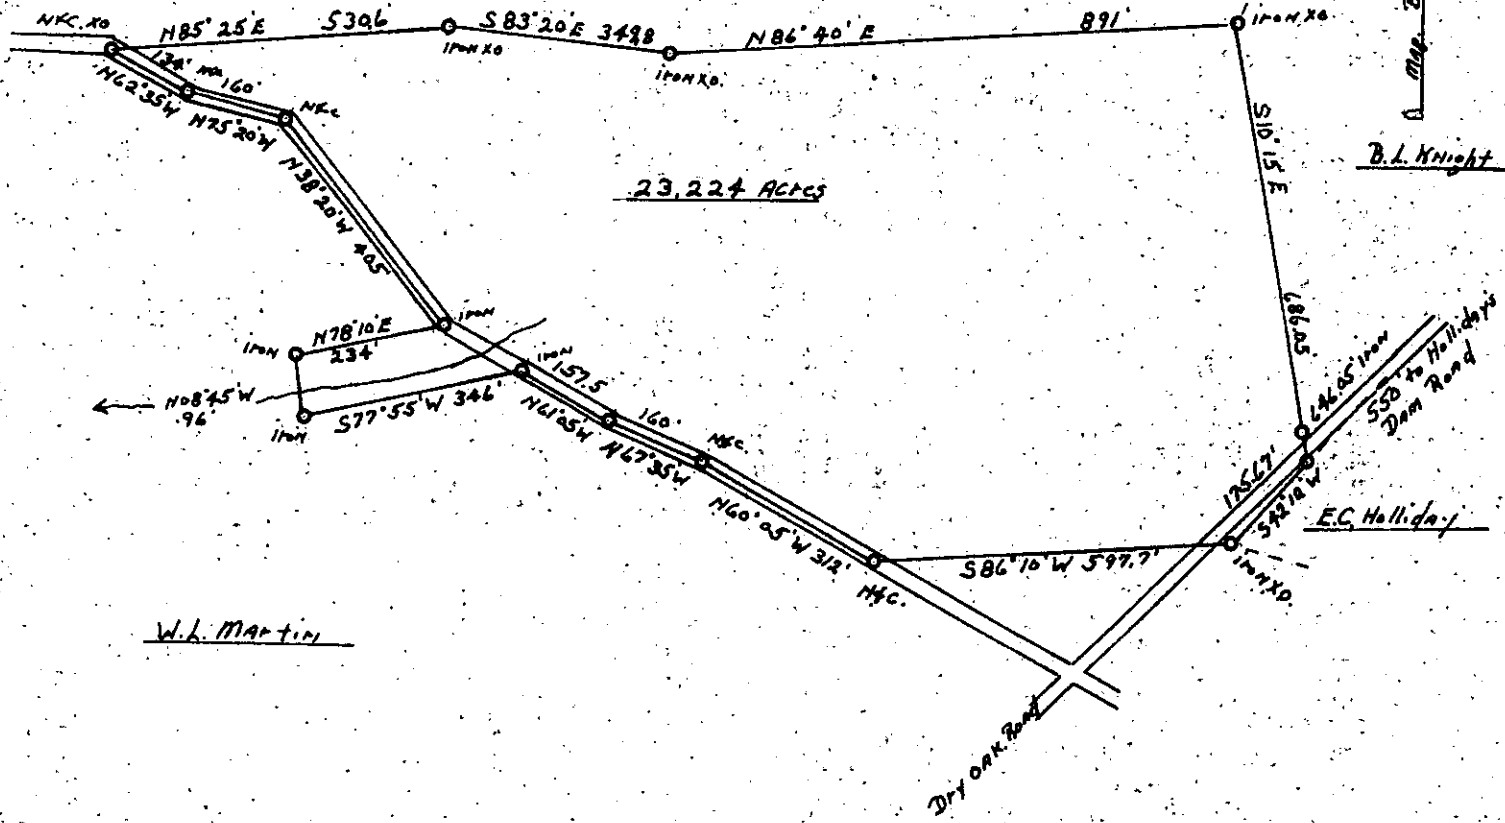

W.L. MARTIN

23,224 ACRES

W.L. Martin

FILED
 GREENVILLE CO., S.C.
 AUG 11 3 32 PM '72
 ELIZABETH RIDDLE
 R.M.C.

South Carolina
 Greenville County

Plat Showing
 Tract of Land for
 W.L. Martin, Jr.
 23,224 ACRES
 Scale: 1" = 300' July 24, 1972
 W.L. Martin
 S.C. Reg. L.S. # 2320

4319
 AUG 11 1972

RECORDING FEE
 PAID \$ 2.00

✓
 47-8

911 Gordon St
 Anderson, S.C.