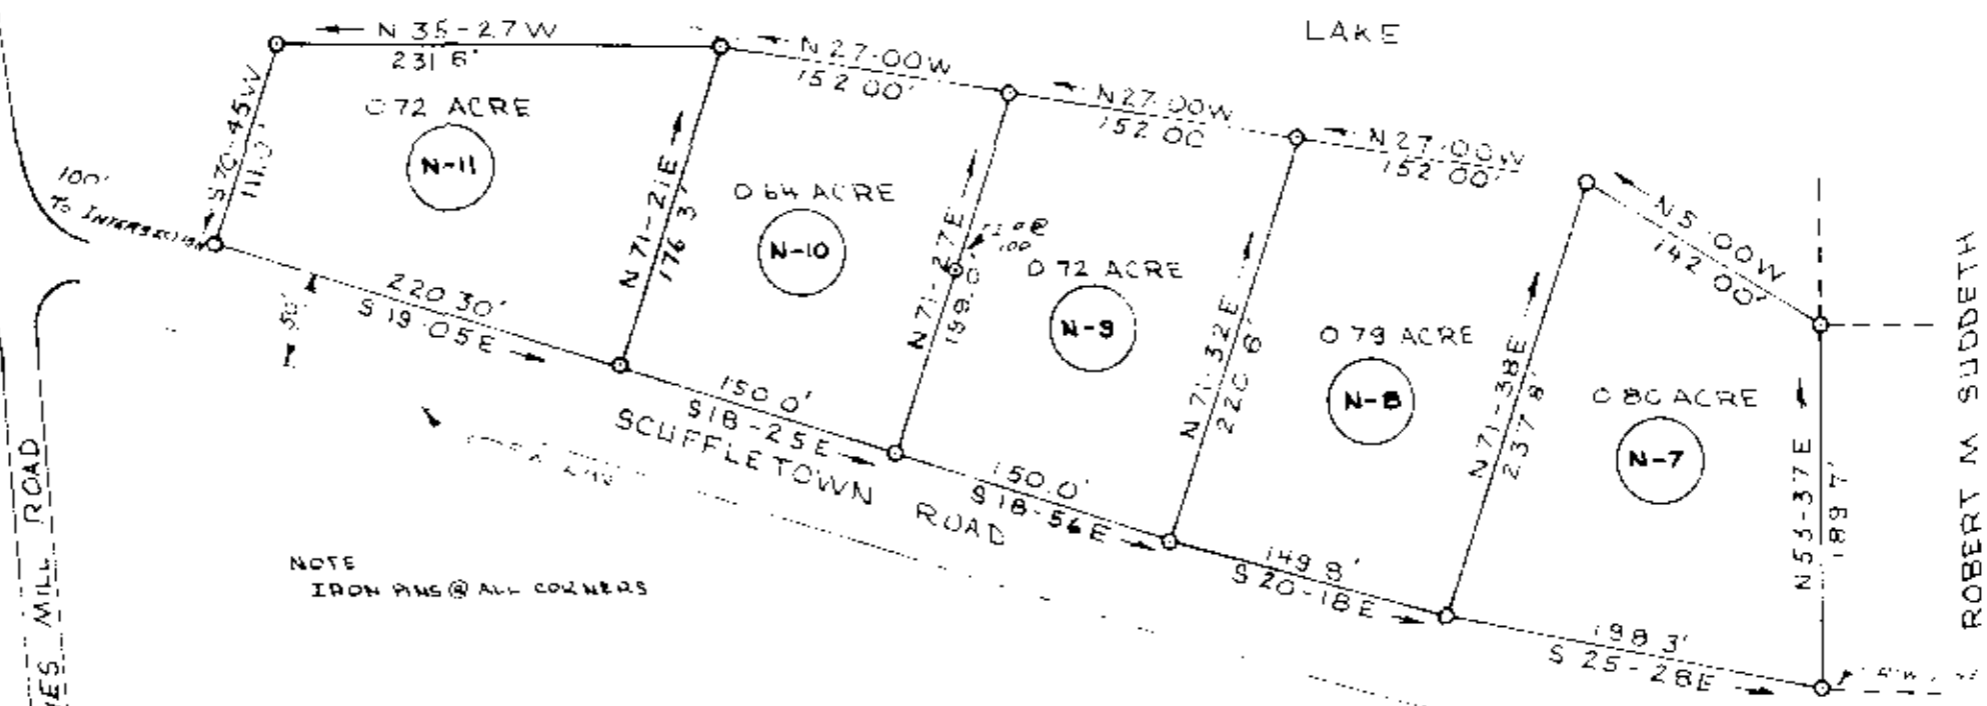

14072
Nov 17 1971
42
147
3.54
N

GREENVILLE CO. S. C.
Nov 17 3 54 PM '71
OLLIE FARMWORTH
R.H.C.

A
enwright associates
ENGINEERS
GREENVILLE

PROPERTY OF
WHIPPOORWILL DEVELOPMENT COMPANY INC.
FAIRVIEW TOWNSHIP
GREENVILLE COUNTY, SOUTH CAROLINA
1"=100' 19 OCT 1971
SECTION 4 NORTH
WHIPPOORWILL COUNTRY CLUB

NOTE
IRON PINS @ ALL CORNERS

ROBERT M. SUDDETH

14072

NOV 17 1971

RECORDING FEE
PAID \$ 50⁰⁰

50⁰⁰

HL-147-BV ✓

PLAN AMENDED 11-17-71