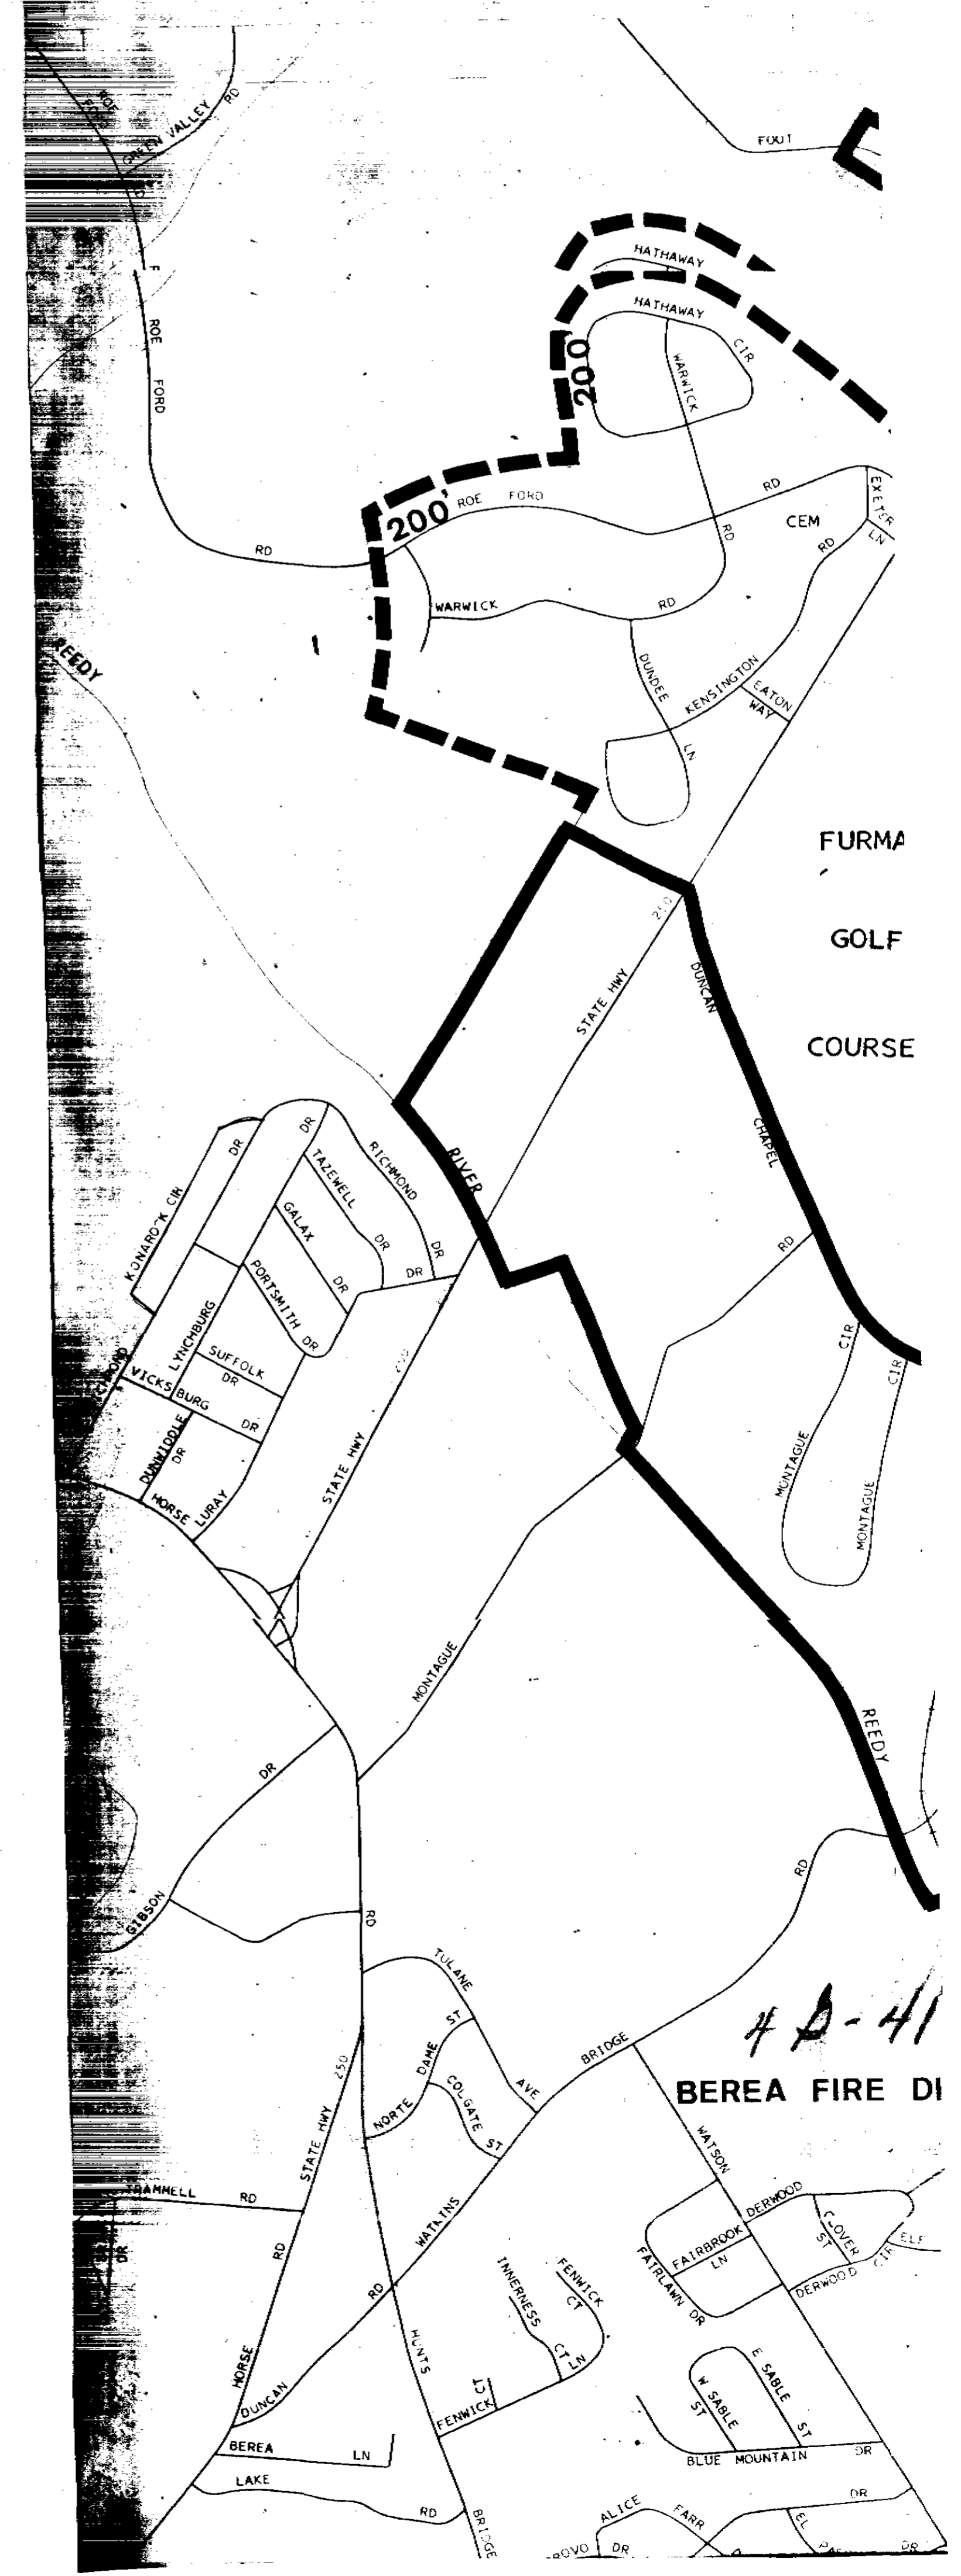

Fire Dist

DUNCAN CHAPEL FIRE DISTRICT

SCALE
1"=800'
PREPARED BY
GREENVILLE COUNTY PLANNING COMMISSION

A

4-D-41
BEREA FIRE DI