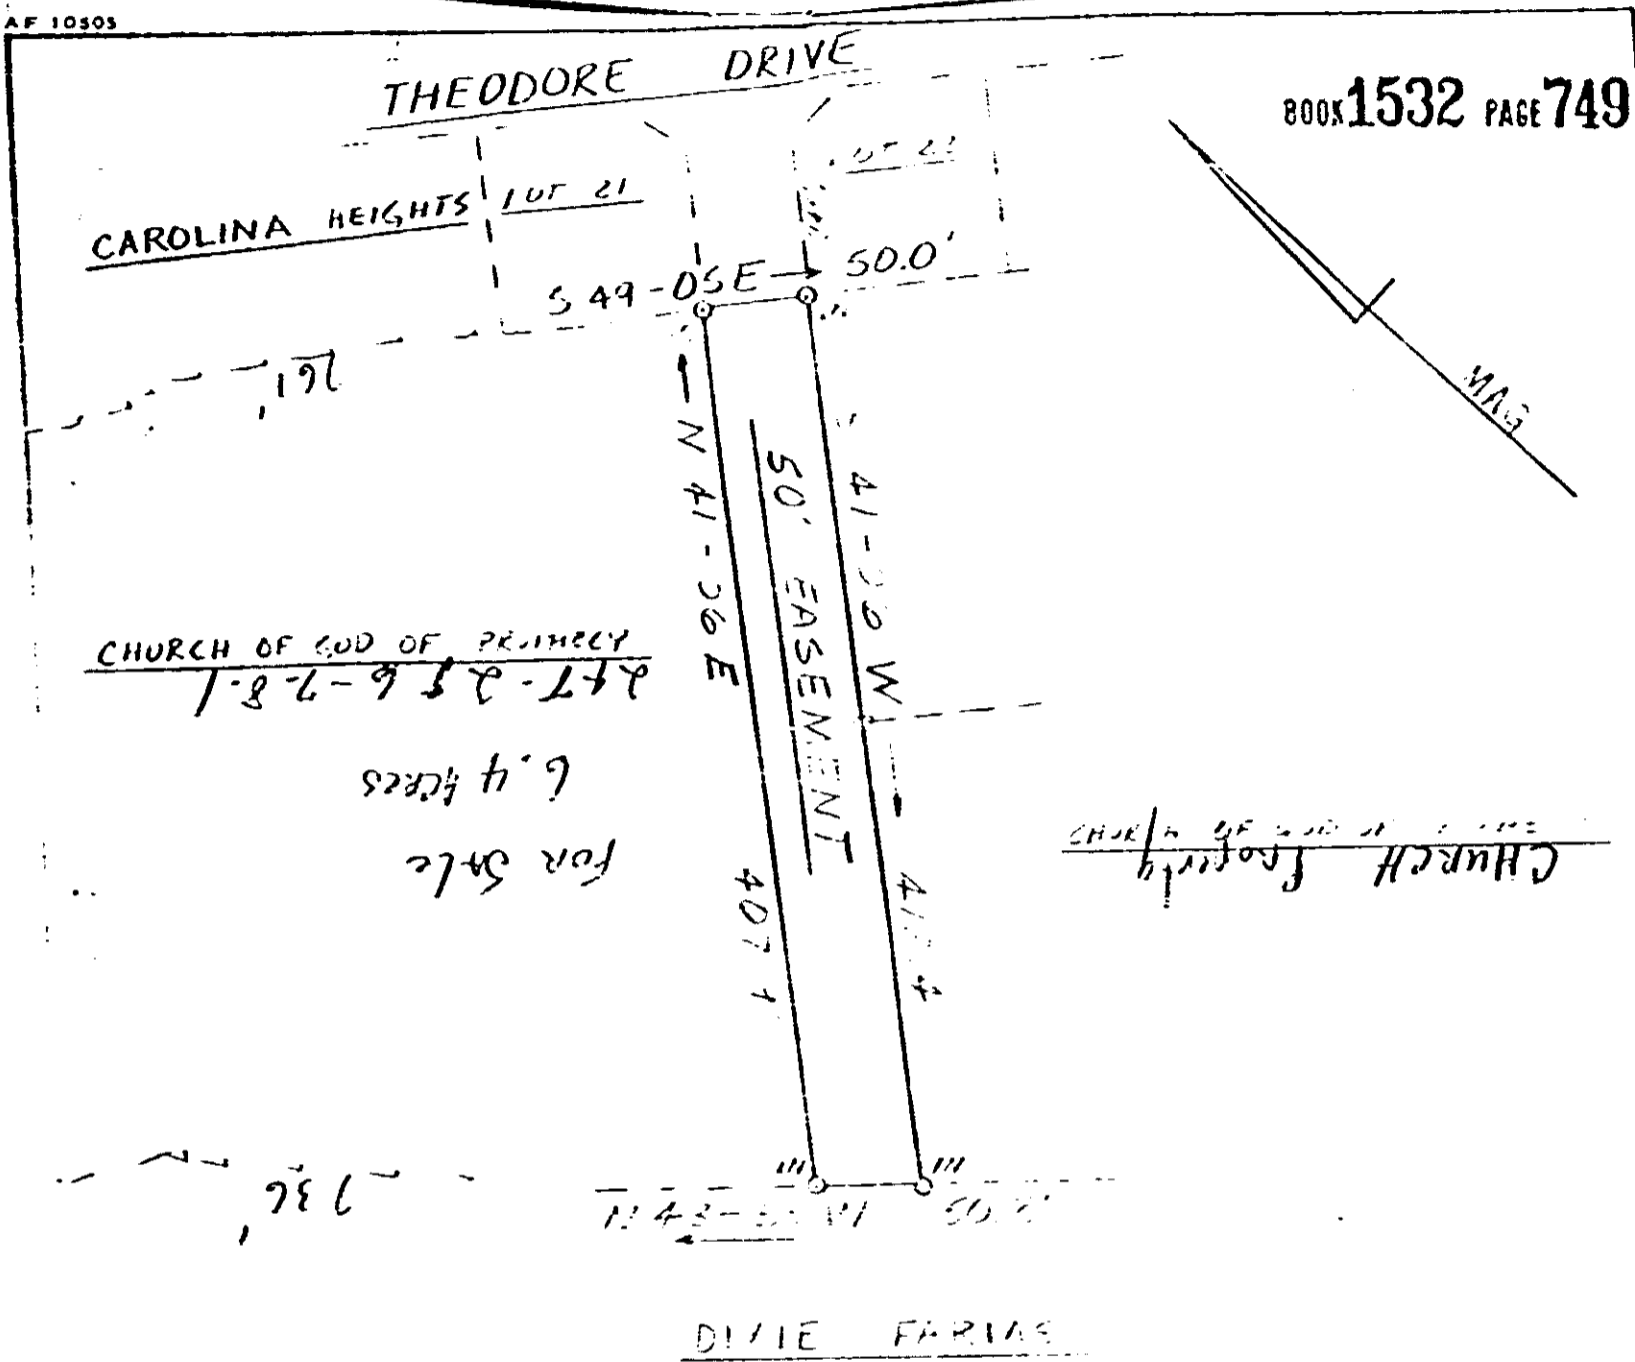

AF 10503

STATE OF SOUTH CAROLINA  
GREENVILLE COUNTY

PROPERTY OF  
CHURCH OF GOD  
OF PROPHECY

FREELAND & ASSOCIATES

GREENVILLE, SC

SURVEY VE  
DRAWN III  
CHECK

SCALE 1" = 100'

DATE 11-21-77  
DRAWN 12-4-77

RECORDED FEB 17 1981 at 9:36 A.M.

23323

0748

4328 RV-2