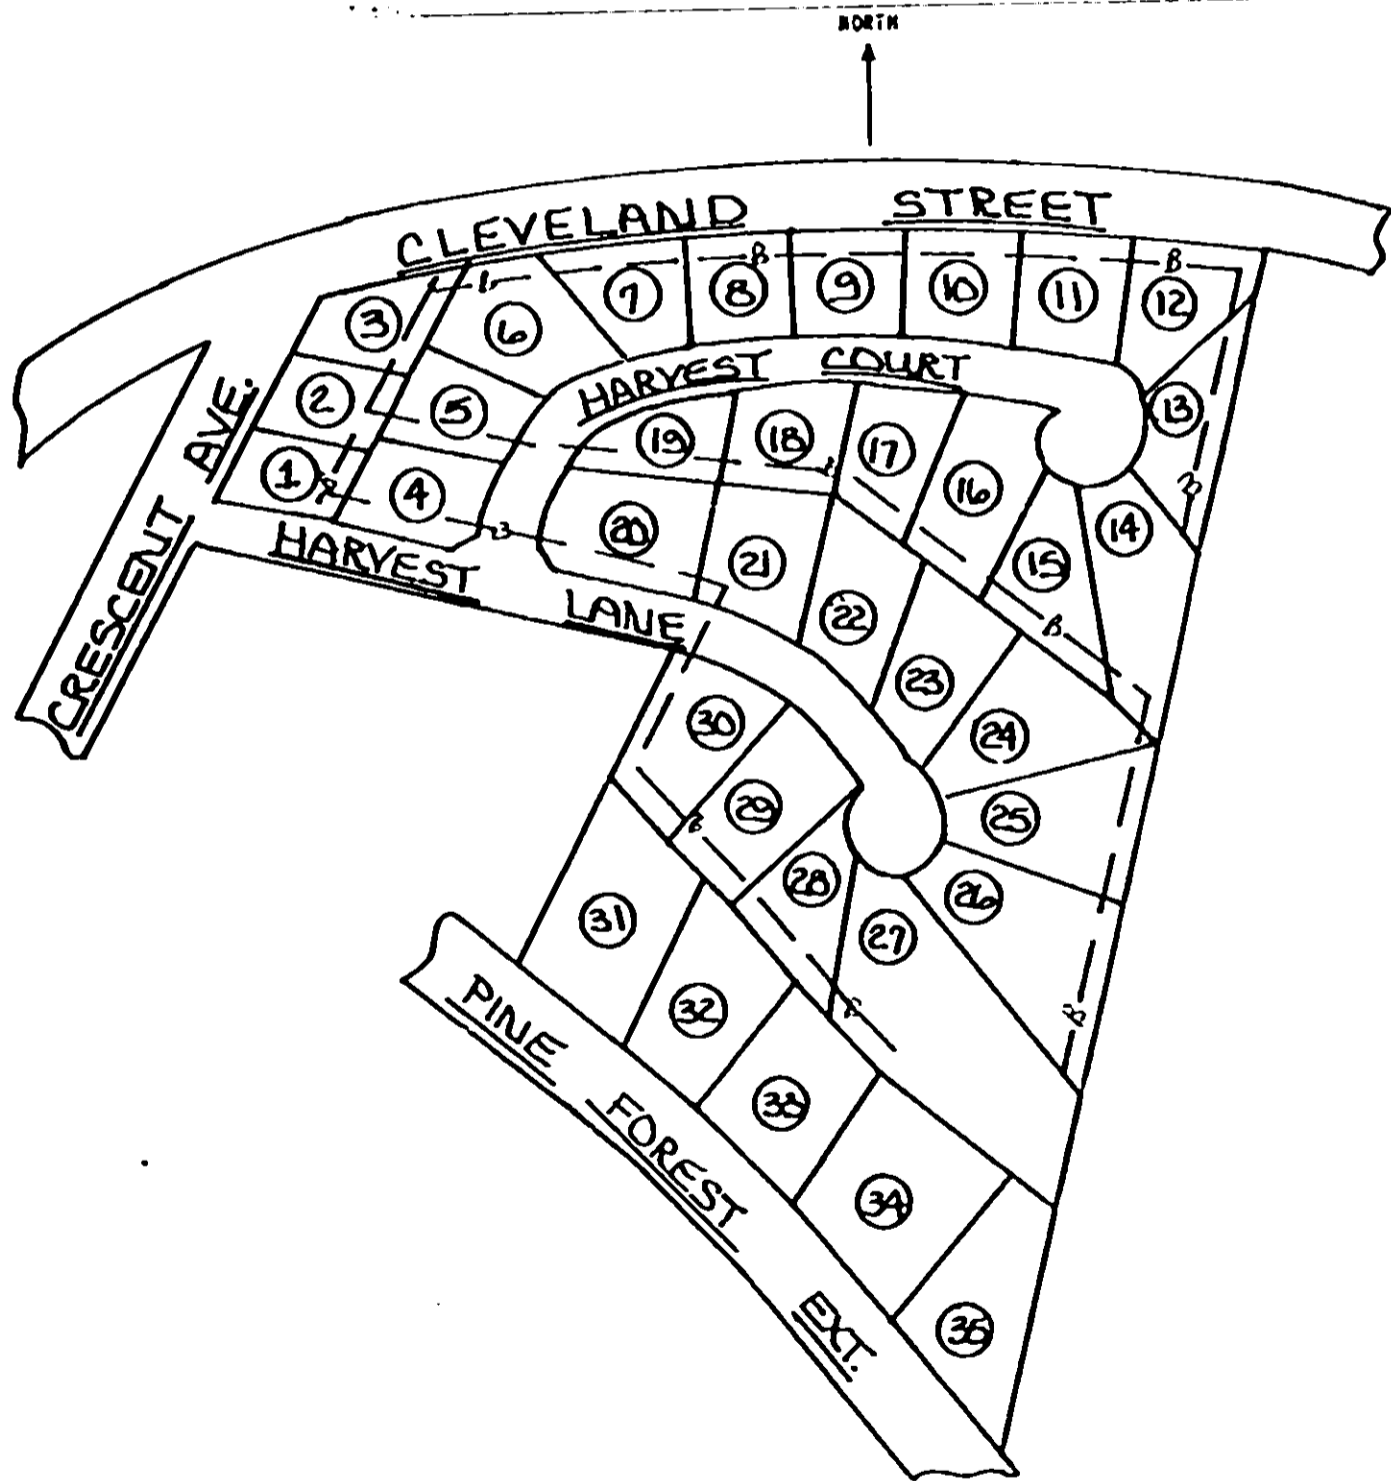

1146 82

SCHWIERS AT CLEVELAND
GREENVILLE, S.C.
GREENVILLE, SOUTH CAROLINA
CLEVELAND STREET NORTH
CRESCENT AVENUE WEST
R-45C
GREENVILLE, SOUTH CAROLINA

RECORDED APR 10 1981 at 1:55 P.M.

255-16

28000

4328 RV-2