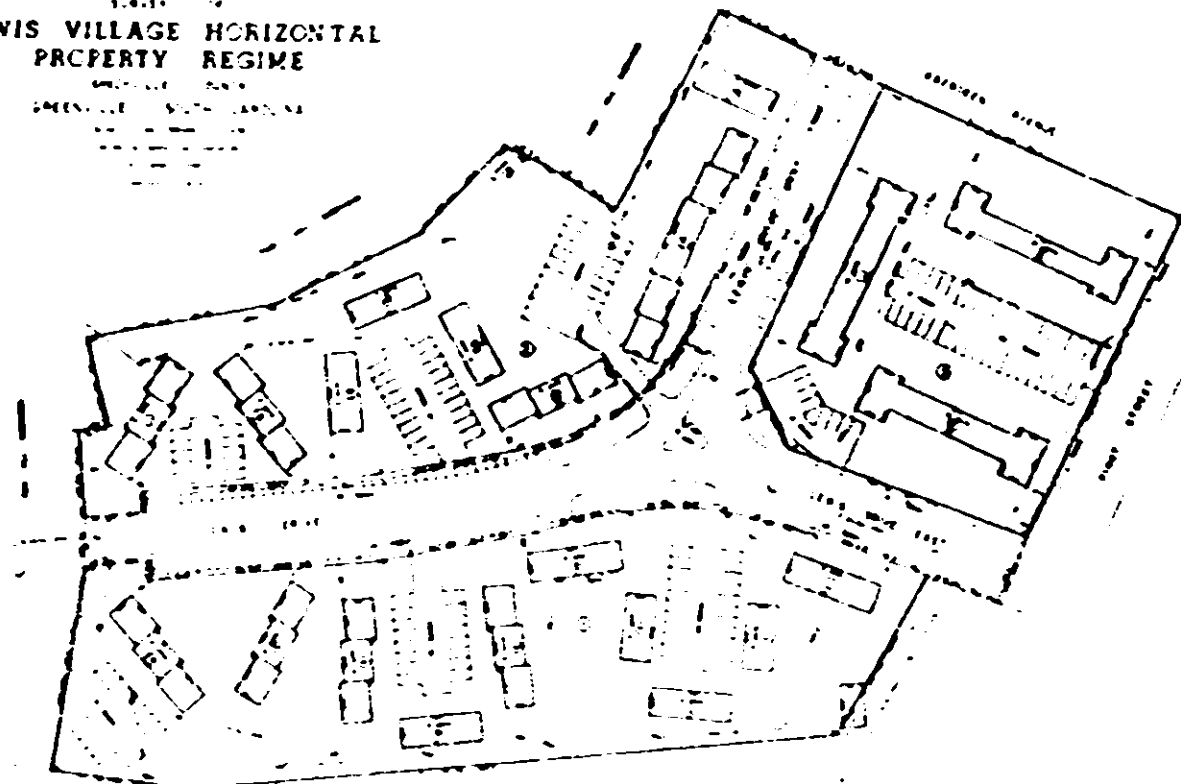

PROPOSED MAP AND LAYOUT  
FOR  
LEWIS VILLAGE HORIZONTAL  
PROPERTY REGIME  
GREENVILLE, SOUTH CAROLINA

- - 12' DIA.
- - 18' DIA.
- - 24' DIA.
- - 30' DIA.

0.830

4328 RV-2