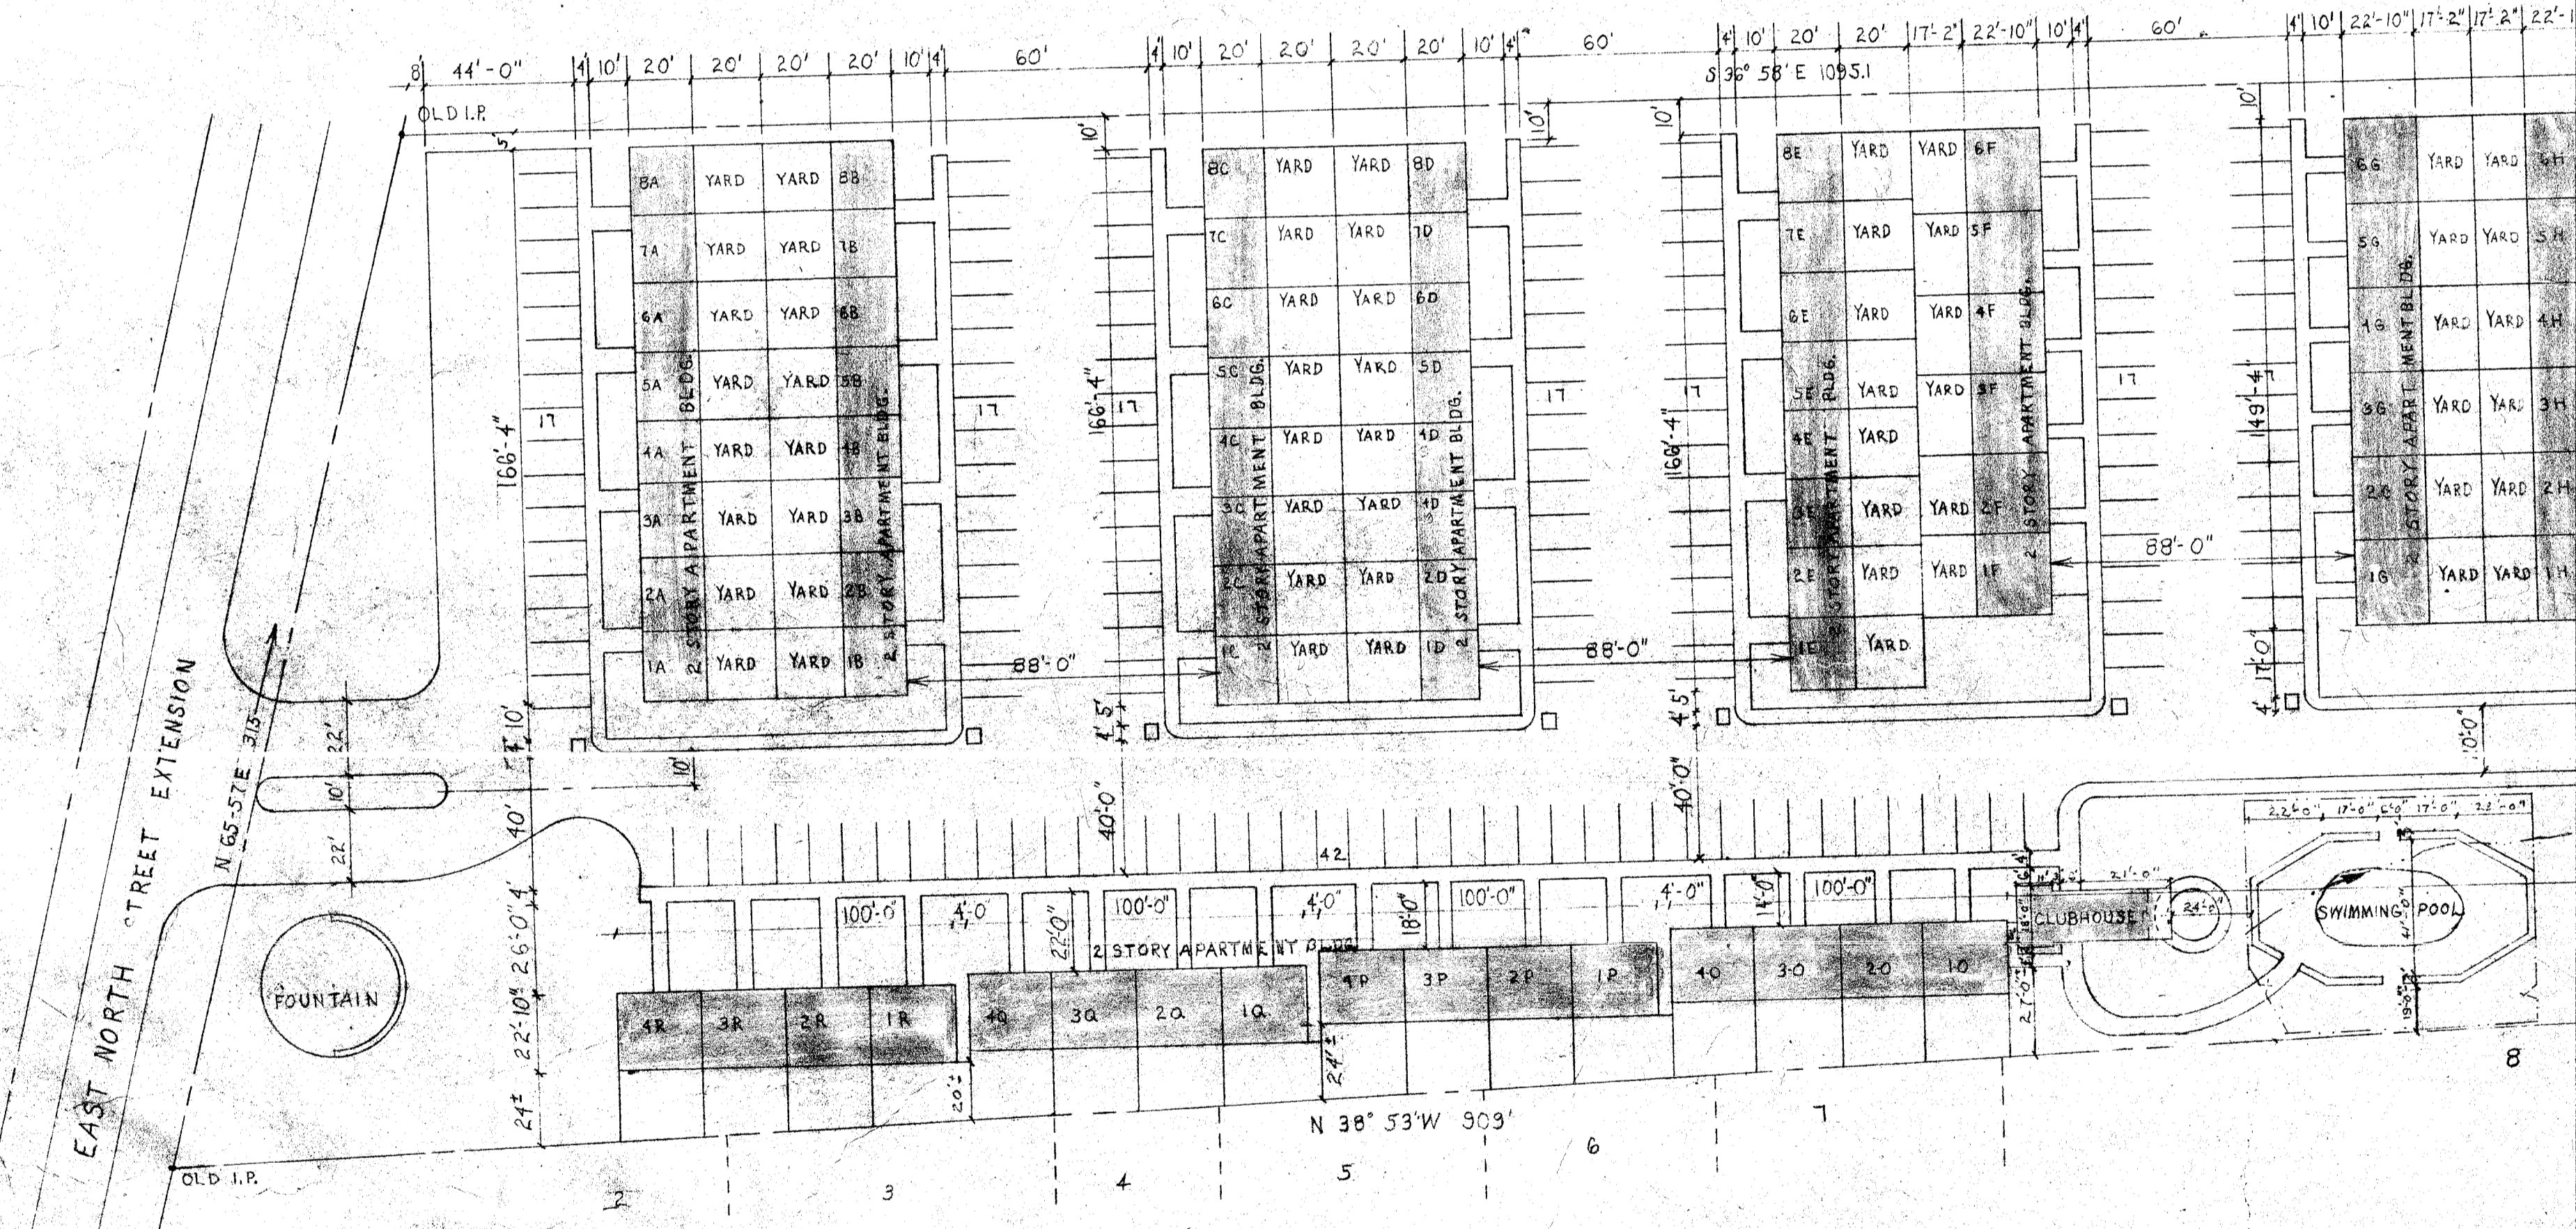

TOWN PARK OF GREENVILLE
HORIZONTAL PROPERTY RESURVEY
GREENVILLE COUNTY, SOUTH CAROLINA

R.F.S. CORPORATION

8.46 ACRES

EXHIBIT "A"
SHEET NO. 1 OF 3