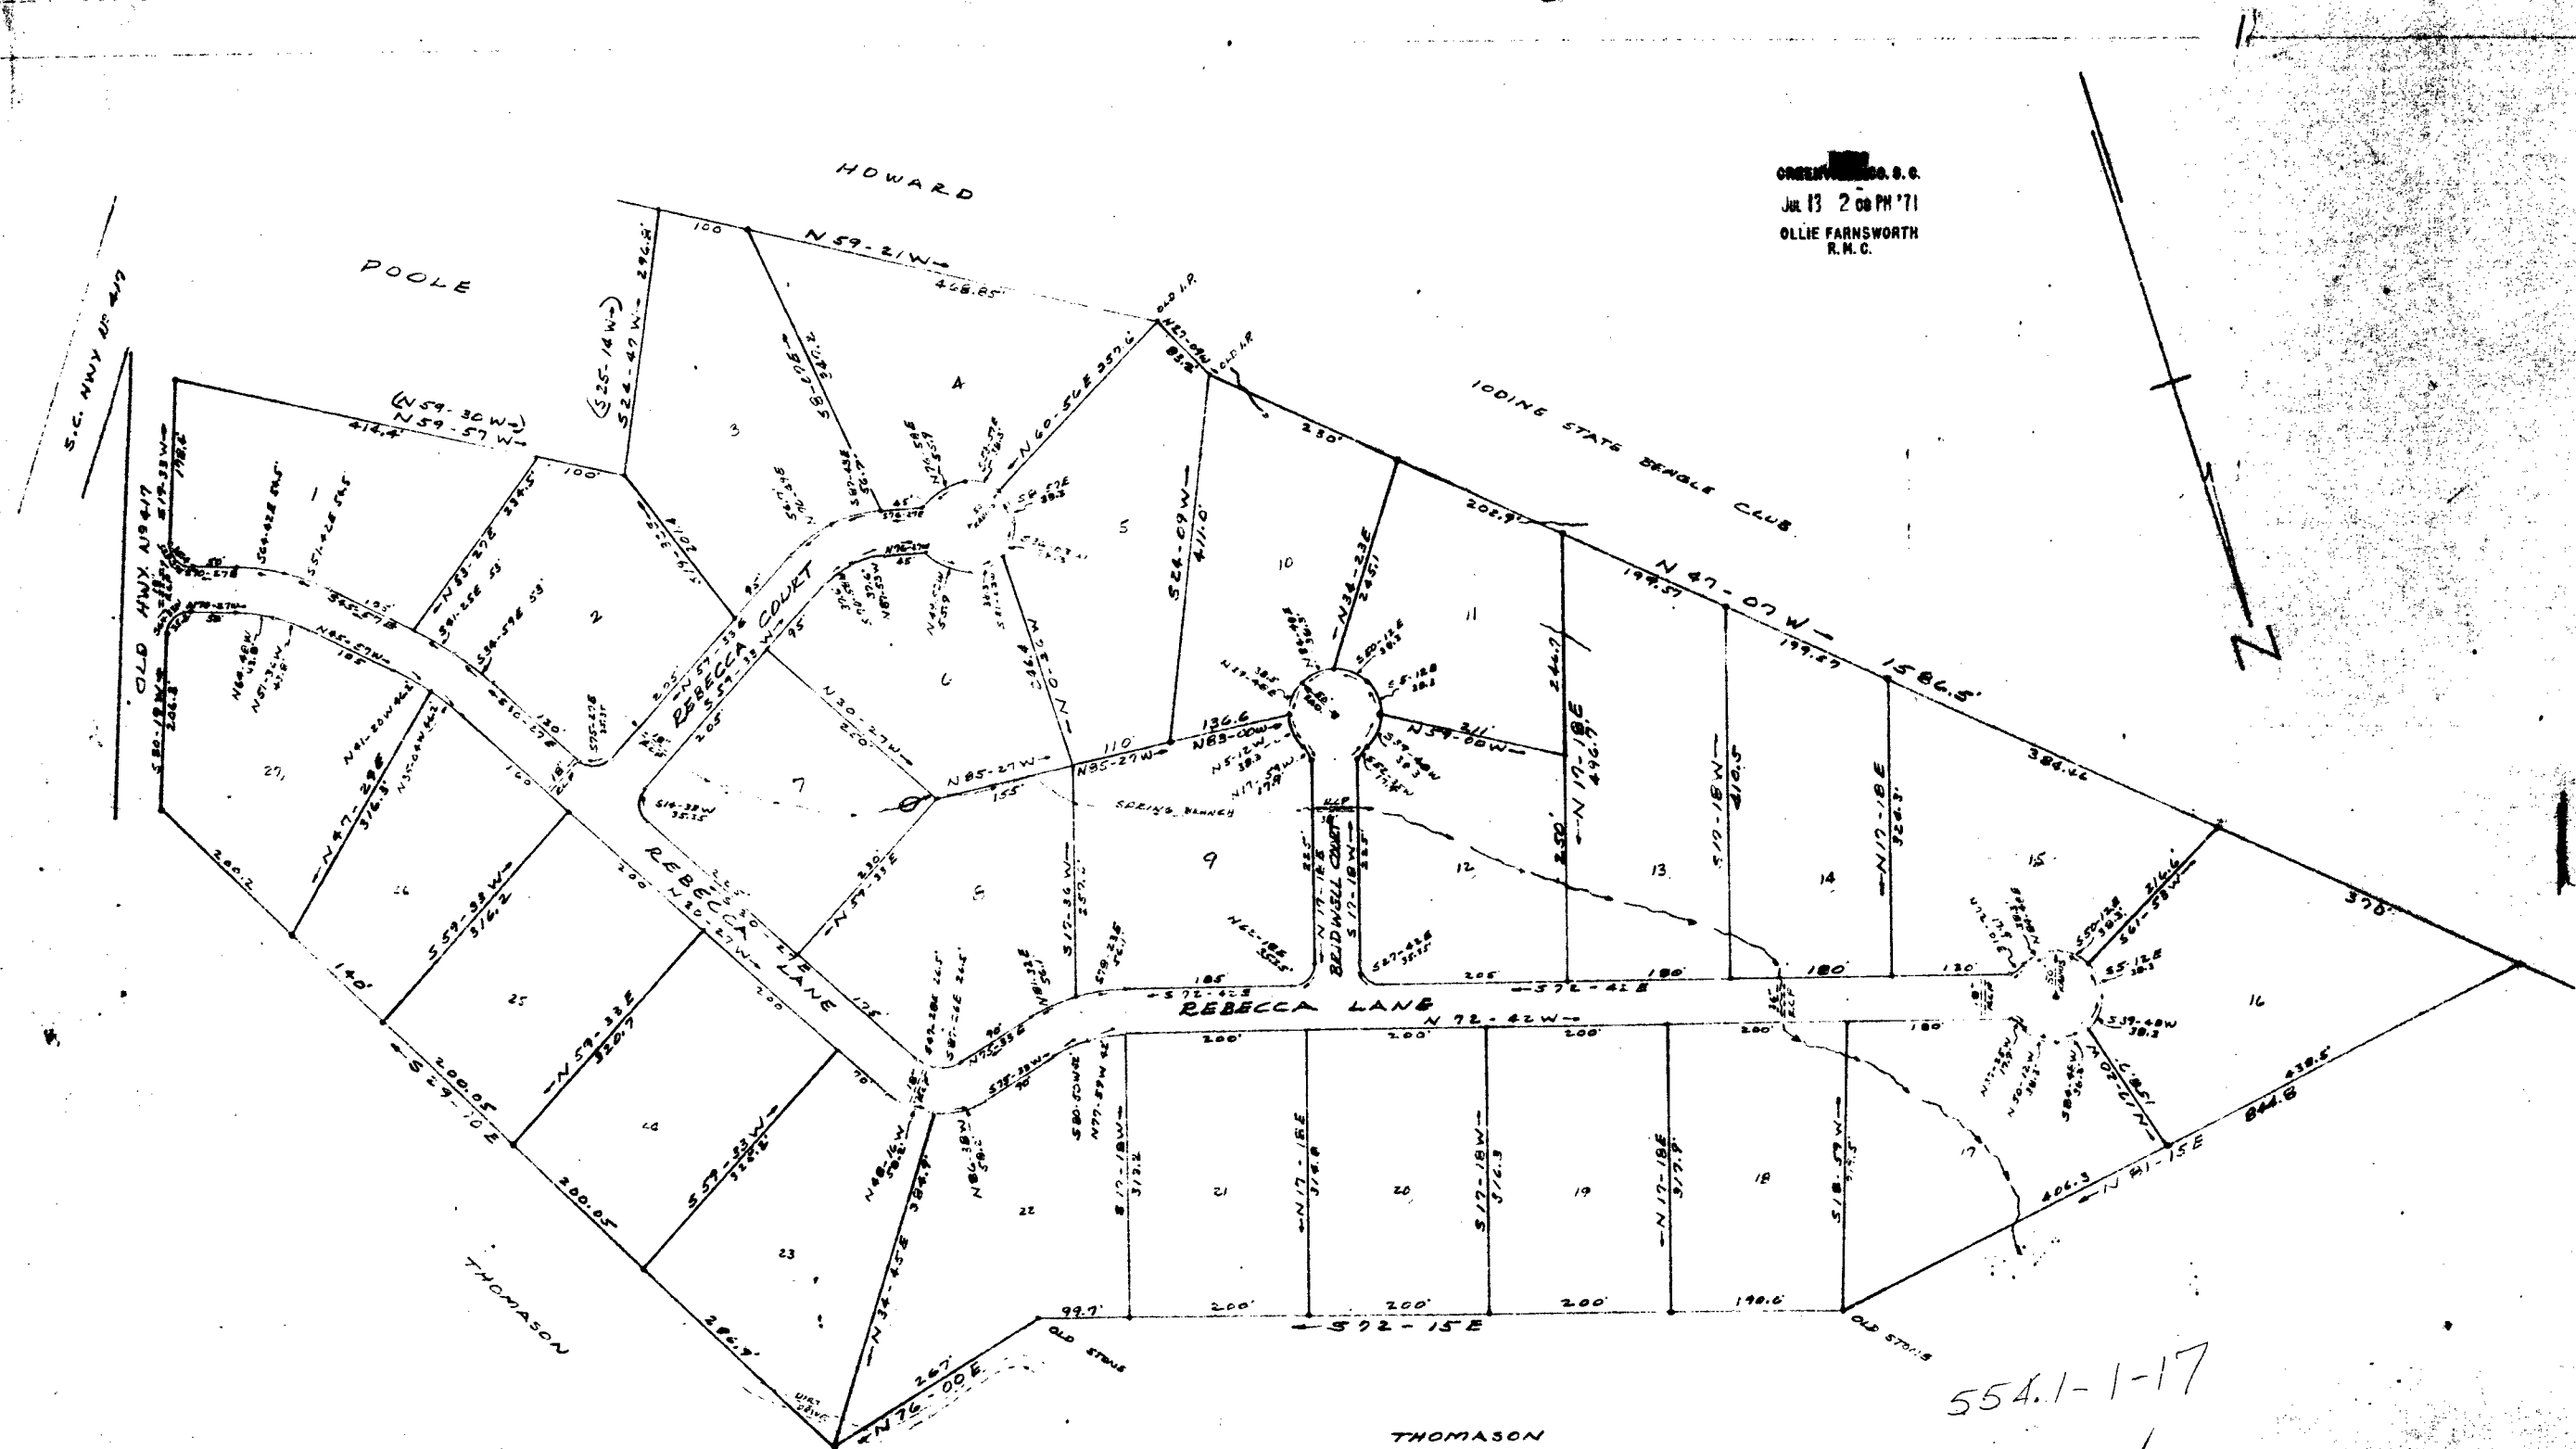

GREENVILLE, S.C.  
 JUL 13 2 08 PM '71  
 OLLIE FARNSWORTH  
 R.M.C.

THIS IS TO CERTIFY THAT THIS IS AN  
 ACCURATE MAP OF AN ACTUAL  
 SURVEY MADE BY: CAMPBELL & CLARKSON  
 SURVEYORS, INC.  
 H.C. Clarkson  
 S.C.R.L.S. N° 2574

THOMASON

46-171  
 3.00

554.1-1-17  
 REBECCA ✓ ACRES  
 GREENVILLE CO, S.C.  
 JAN 12, 1971 SCALE 1"=100'