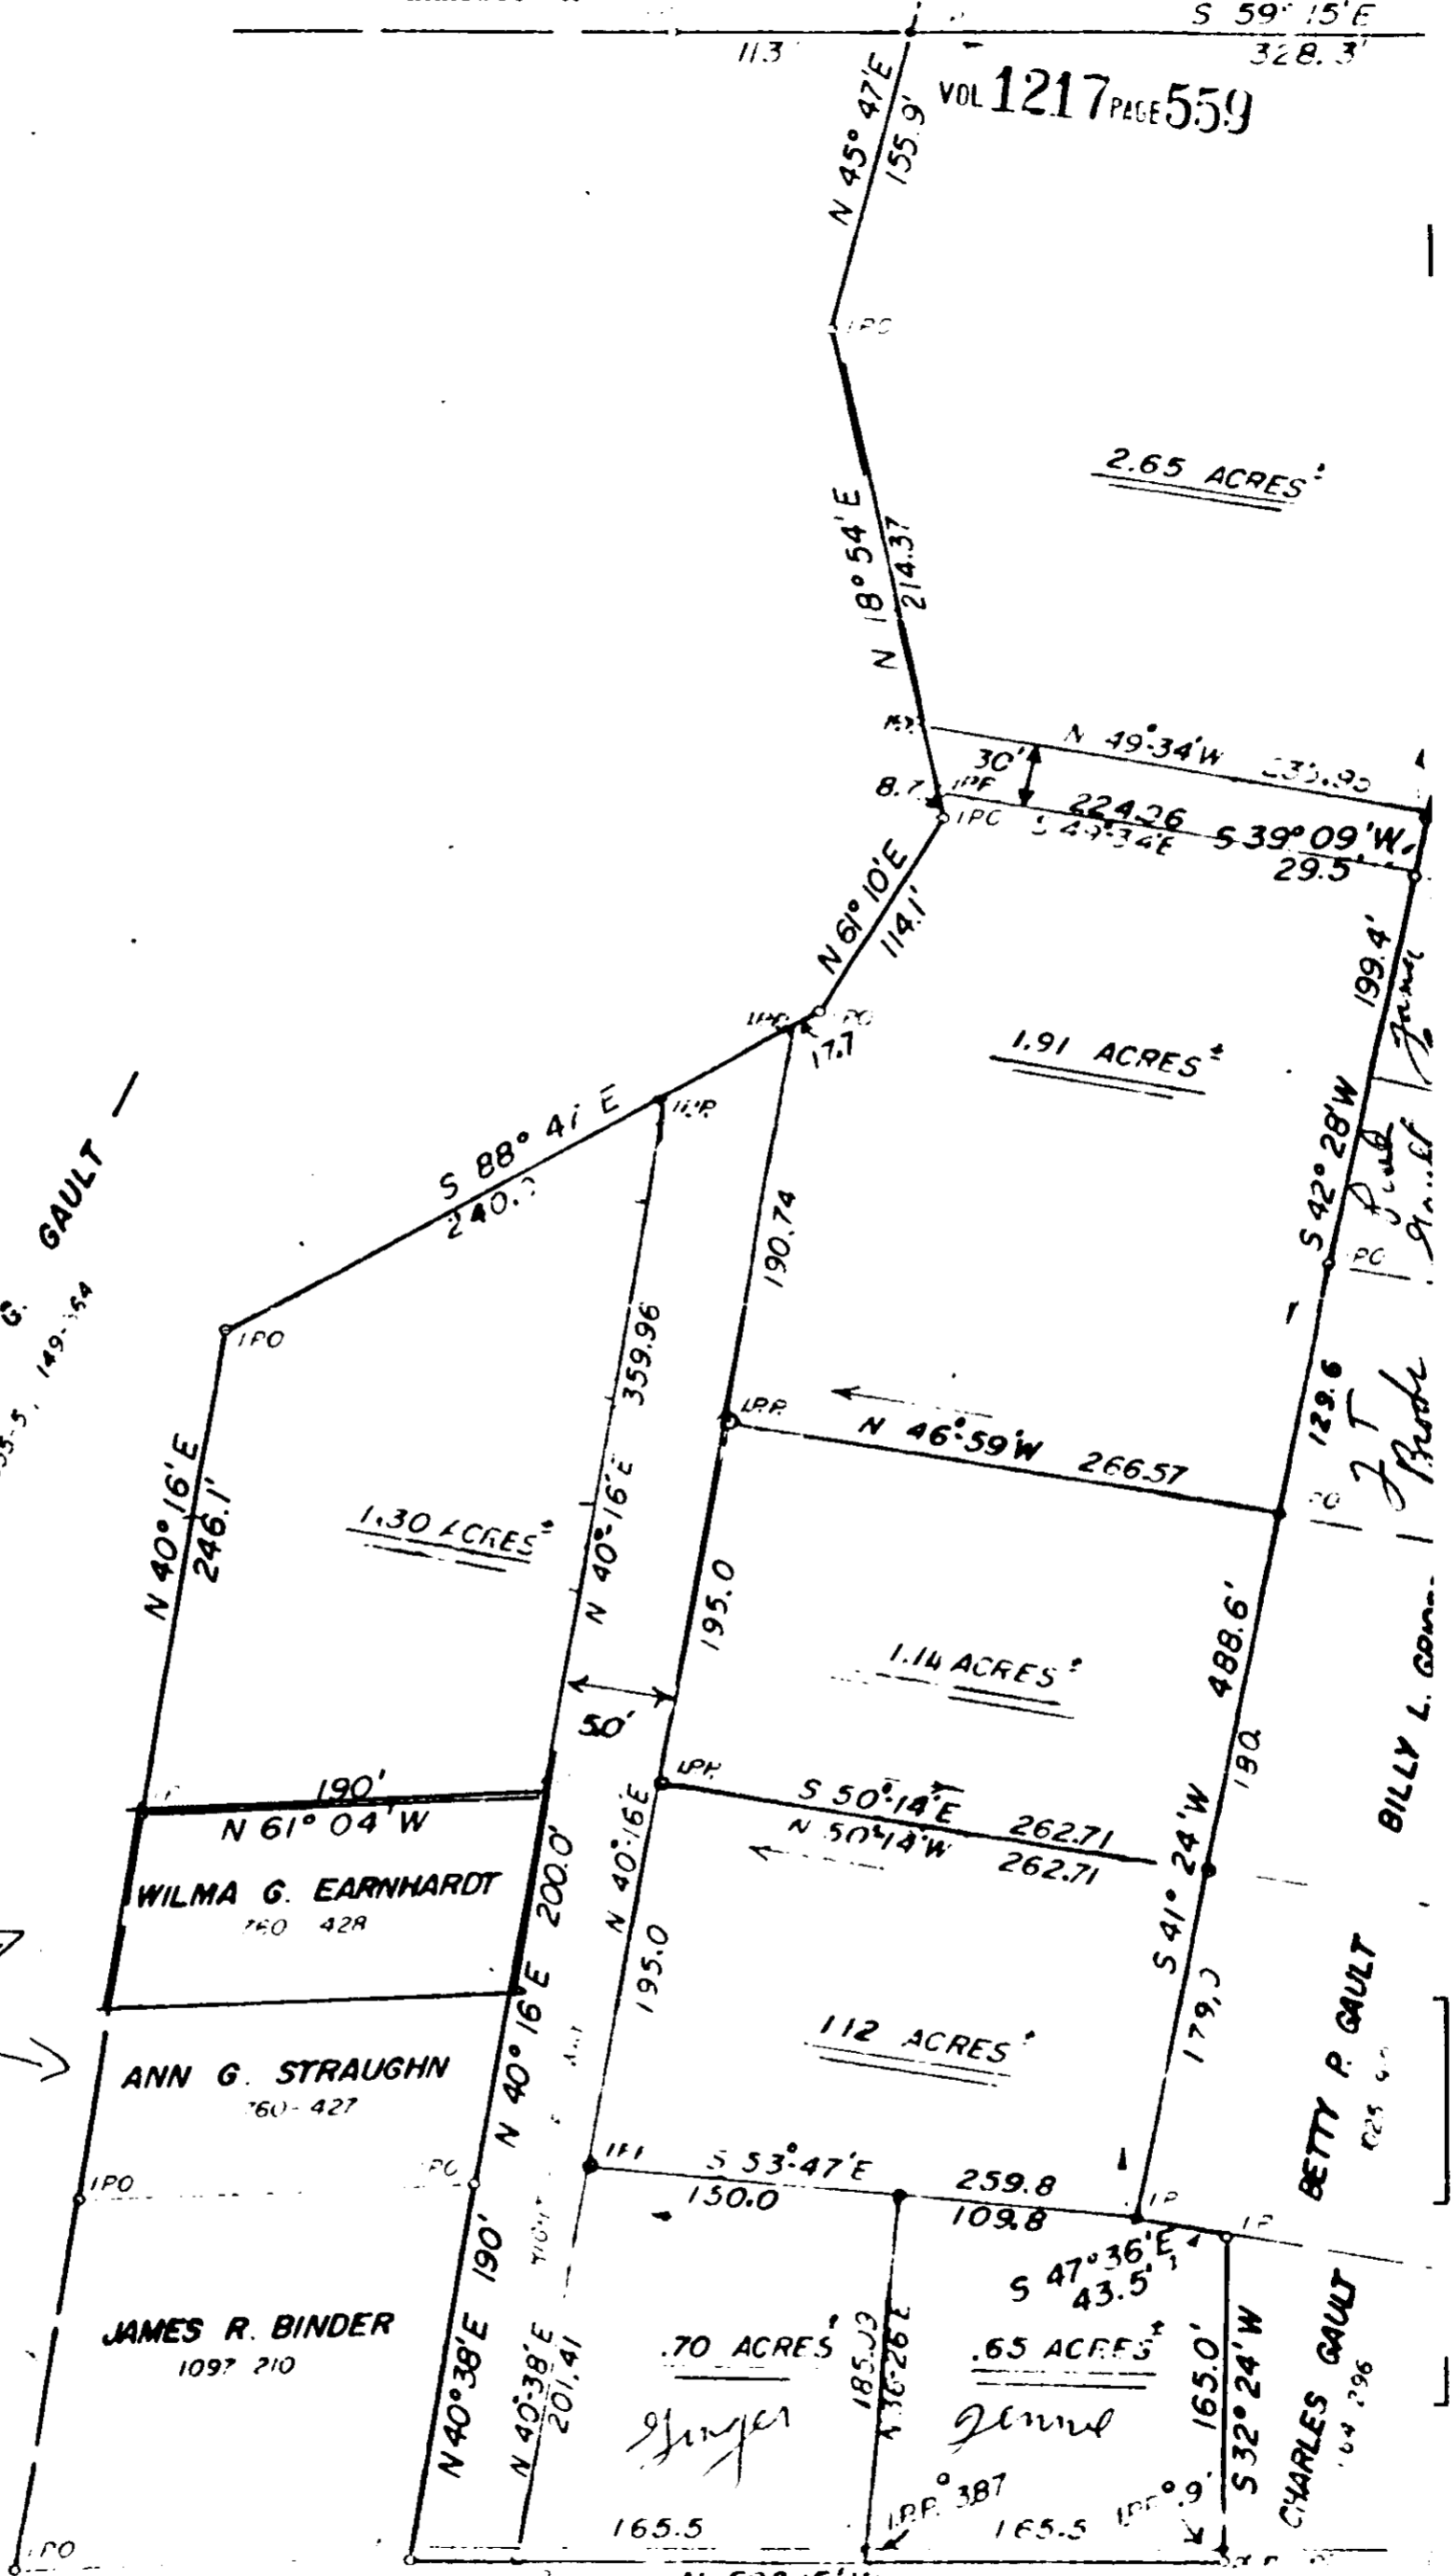

BUELAN G. GAULT
W. 655.5, 149.54

100 Yds

WILMA G. EARNHARDT
160 428

ANN G. STRAUGHN
160 427

JAMES R. BINDER
1097 210

.70 ACRES

.65 ACRES

BETTY P. GAULT
125 60

CHARLES GAULT
104 296

BILLY L. GANNON

RECORDED JUL 23 1984

1 AIRFENS

N 59° 15' W

ROAD