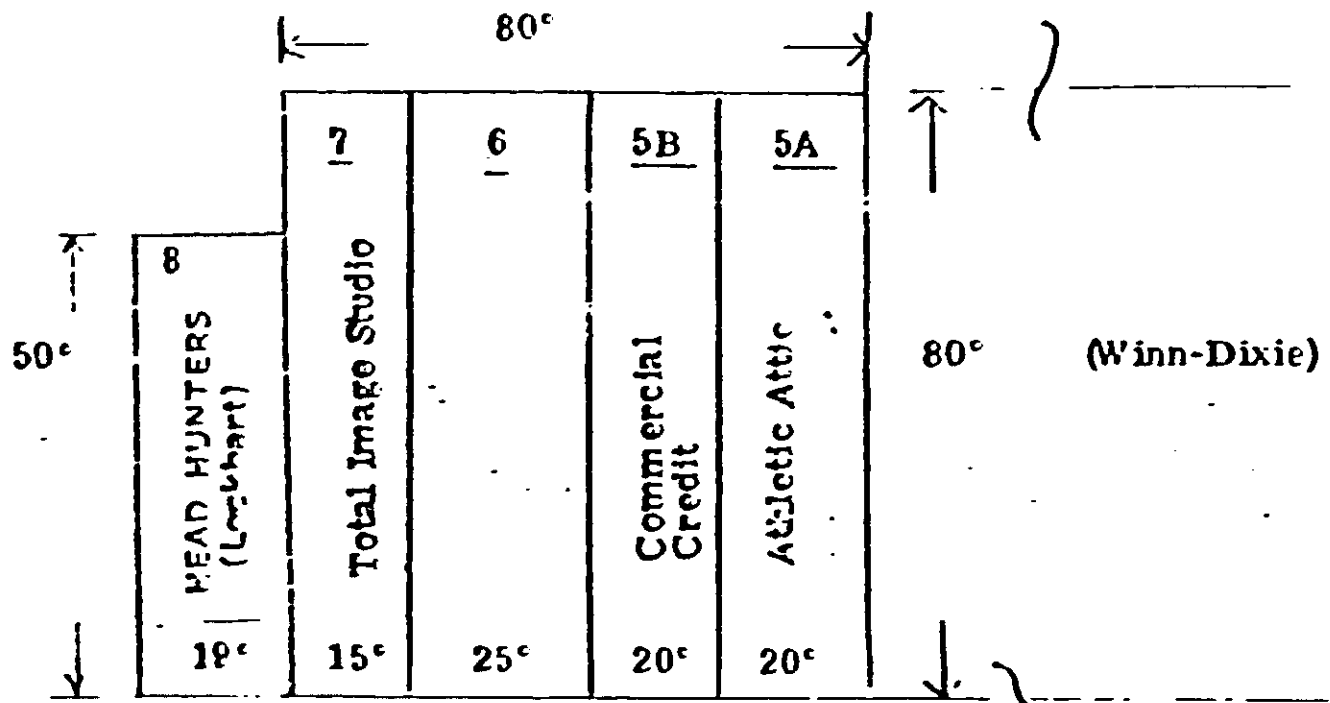

GREER PLAZA SHOPPING CENTER

Local Stores

Greer, South Carolina

Local II

Local I

1	2500 sq. ft.	(25 x 100)	Friedman's Jewelers
2	1500 sq. ft.	(15 x 100)	Hallmark/Hydrick (new) X
3	3000 sq. ft.	(30 x 100)	Cato
4A	2000 sq. ft.	(20 x 100)	Thompson Shoes
4B	2000 sq. ft.	(20 x 100)	CATO
5A	1600 sq. ft.	(20 x 80)	Athlet Attic
5B	1600 sq. ft.	(20 x 80)	Commercial Credit
6	2000 sq. ft.	(25 x 80)	
7	1200 sq. ft.	(15 x 80)	Total Image Studio
8	950 sq. ft.	(19 x 50)	

Scale 1" = 30'

3  
1  
9  
0

4328-442