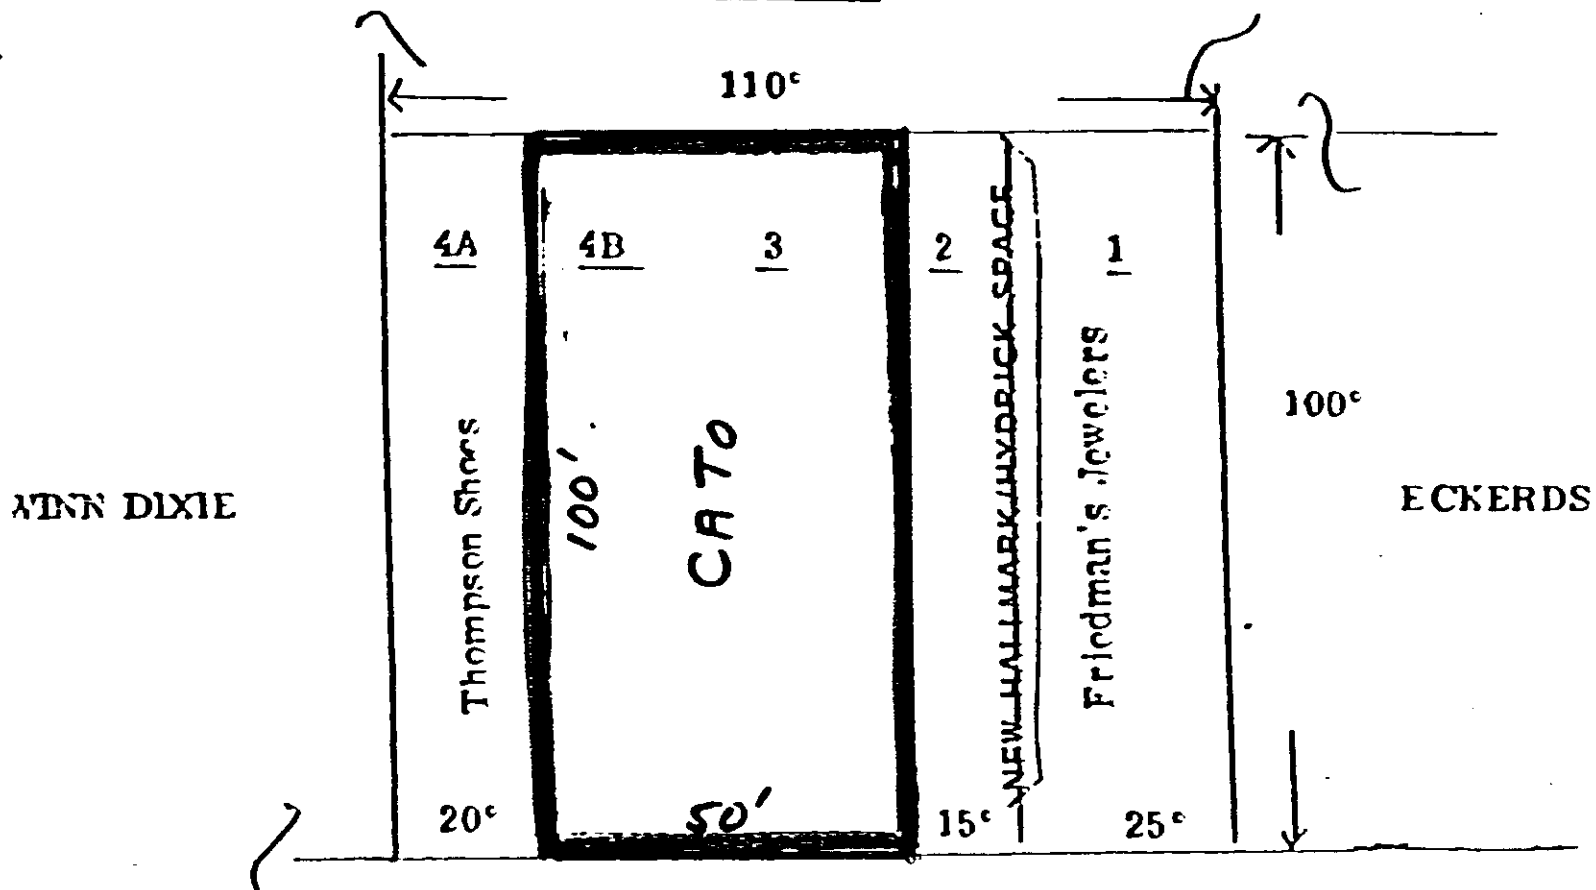

GREER PLAZA SHOPPING CENTER

Local Stores

Greer, South Carolina

Local II

Local I

1	2500 sq. ft.	(25 x 100)	Friedman's Jewelers
2	1500 sq. ft.	(15 x 100)	Hallmark/Hydrick (new) X
3	3000 sq. ft.	(30 x 100)	Cato
4A	2000 sq. ft.	(20 x 100)	Thompson Shoes
4B	2000 sq. ft.	(20 x 100)	CATO
5A	1600 sq. ft.	(20 x 80)	Athlet Attic
5B	1600 sq. ft.	(20 x 80)	Commercial Credit
6	2000 sq. ft.	(25 x 80)	
7	1200 sq. ft.	(15 x 80)	Total Image Studio
8	950 sq. ft.	(19 x 50)	

Scale 1" = 30'

3  
1  
9  
0

4328-442