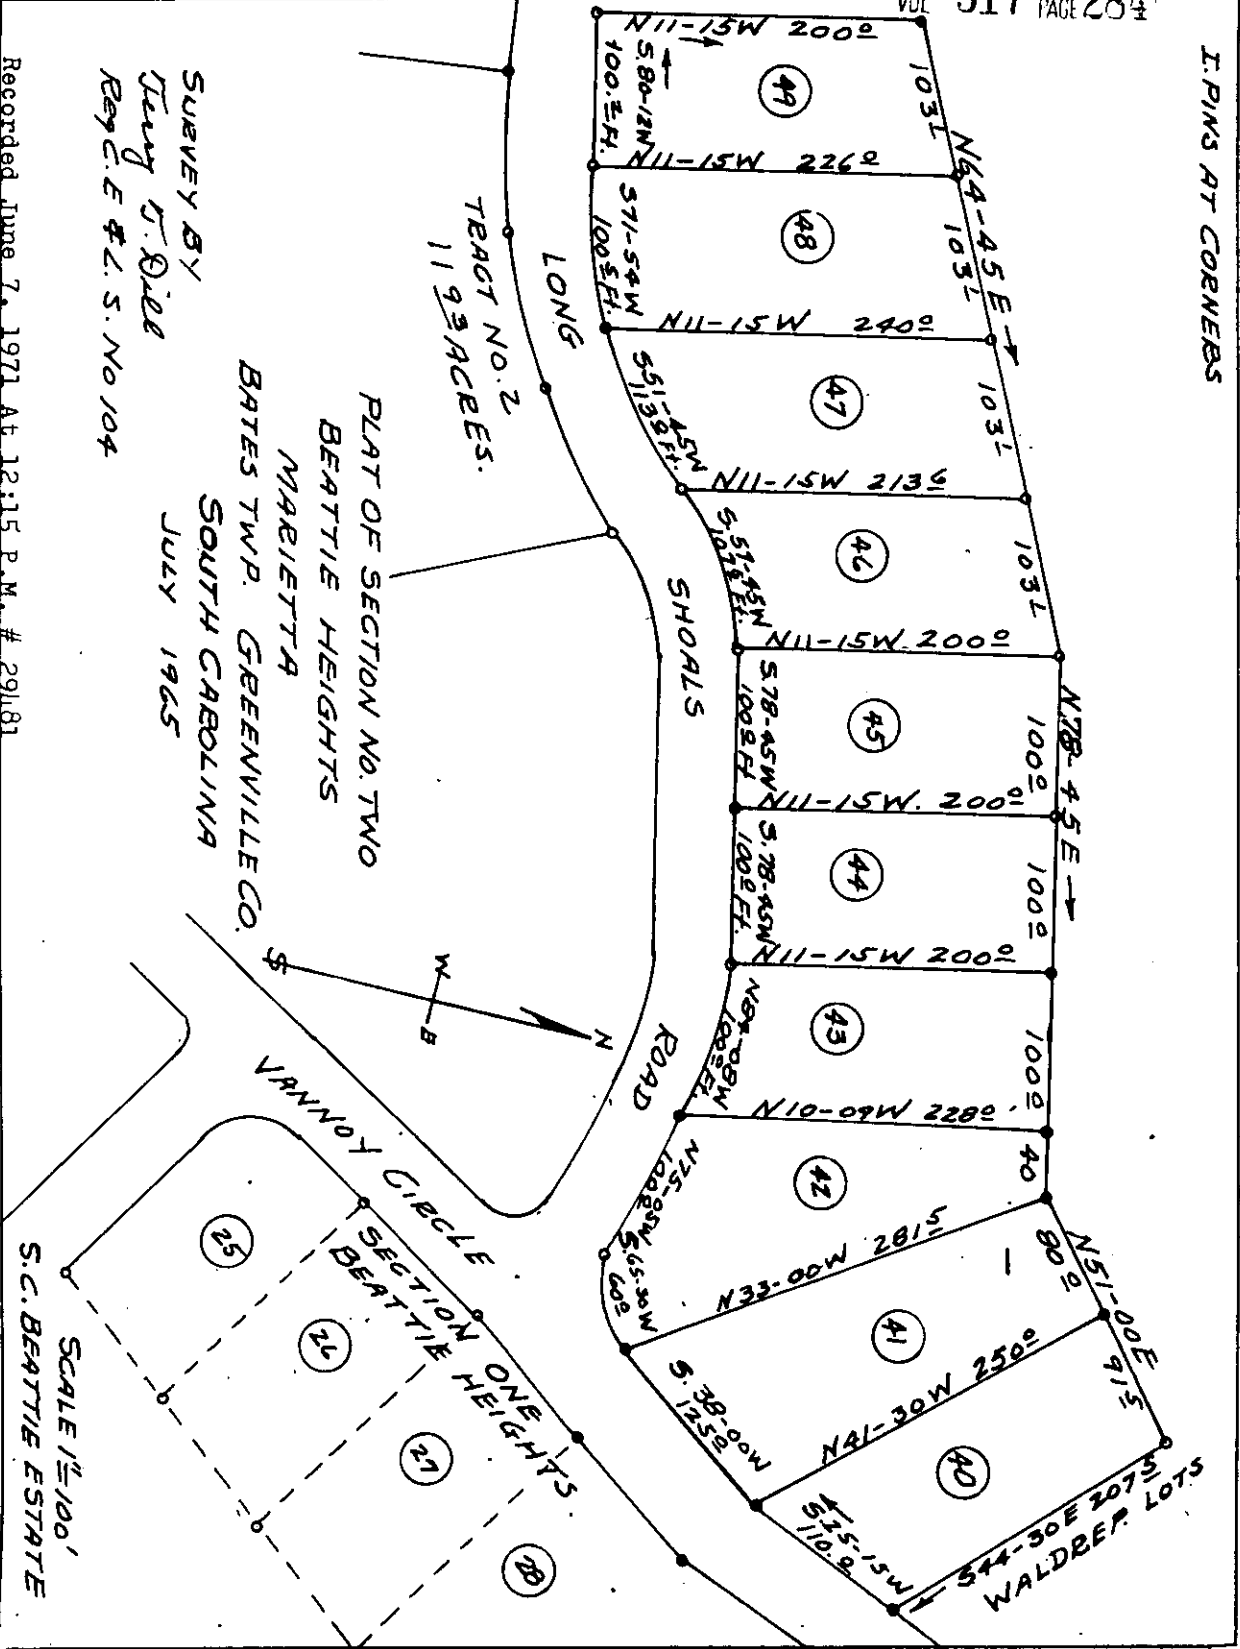

I. PINKS AT CORNERS

TRACT NO. 2
119 ACRES.

PLAT OF SECTION NO. TWO
BEATTIE HEIGHTS
MARIETTA
BATES TWP. GREENVILLE CO.
SOUTH CAROLINA
JULY 1965

SURVEY BY
Terry T. Rice
Reg. E. & L. S. No. 104

SCALE 1" = 100'
S.C. BEATTIE ESTATE

Recorded June 7, 1971 At 12:15 P.M. # 291,81