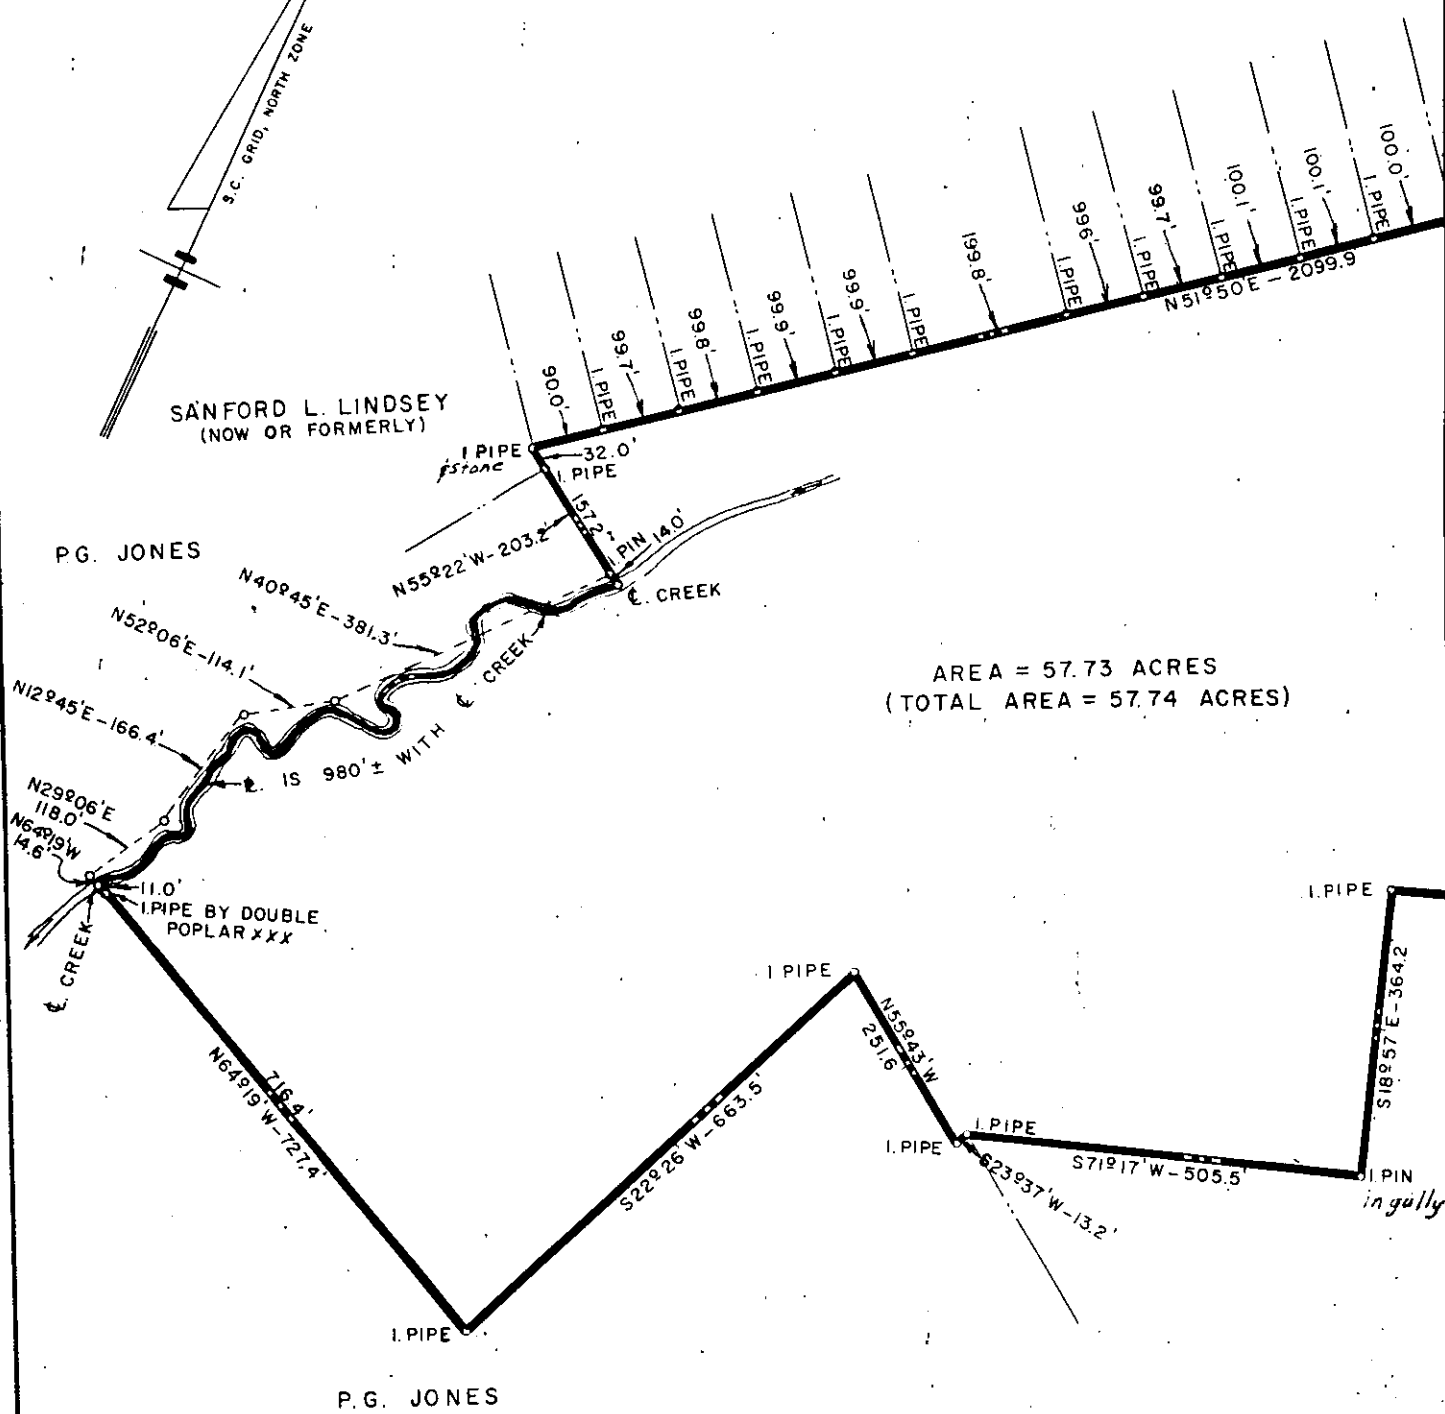

GREEN BRIAR SUBDIVISION

SANFORD L. LINDSEY
(NOW OR FORMERLY)

P.G. JONES

AREA = 57.73 ACRES
(TOTAL AREA = 57.74 ACRES)