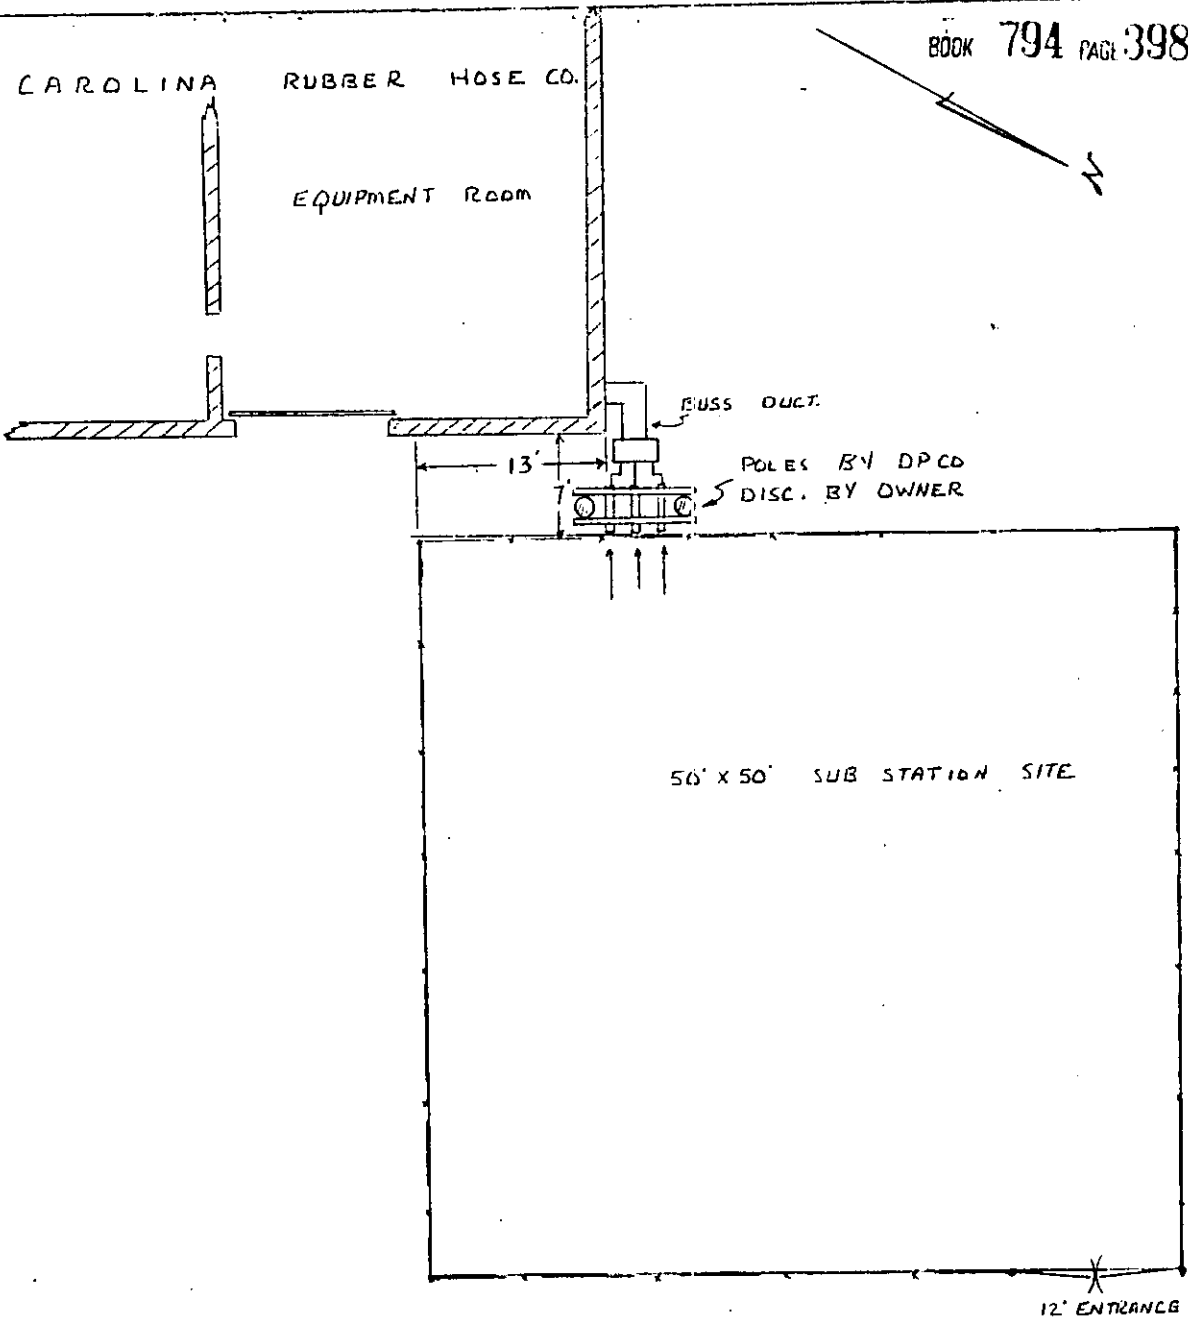

CAROLINA RUBBER HOSE CO.

EQUIPMENT ROOM

DUKE POWER CO. SUBSTATION  
 CAROLINA RUBBER HOSE COMPANY  
 DONALDSON CENTER  
 GREENVILLE S.C.  
 3/32" = 10"

4 JAN. 1966 NLP

Recorded March 23rd., 1966 At 10:57 A.M. # 27237