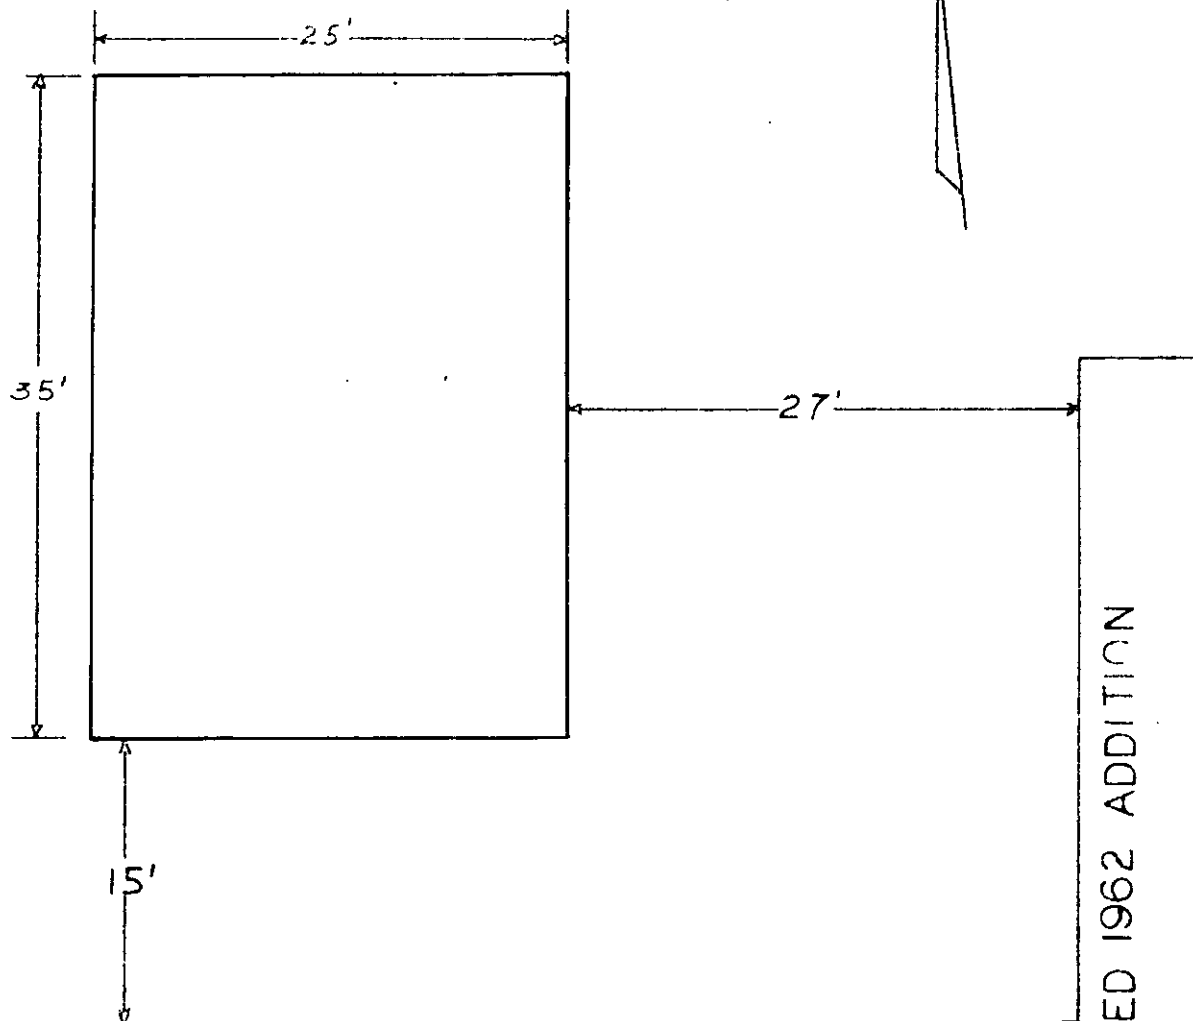

N

WATER TANK

PROPOSED ADDITION

COMPLETED 1962 ADDITION

DUKE POWER COMPANY SUBSTATION  
 FIVE-TWENTY REALTY CORP.  
 A CORPORATION OF SOUTH CAROLINA  
 MAULDIN, S. C.  
 FOR HER MAJESTY MFG. COMPANY

DATE: 6/6/62 SCALE: 1" = 10'

Plat Recorded July 17th, 1962 at 10:30 A.M. #1962