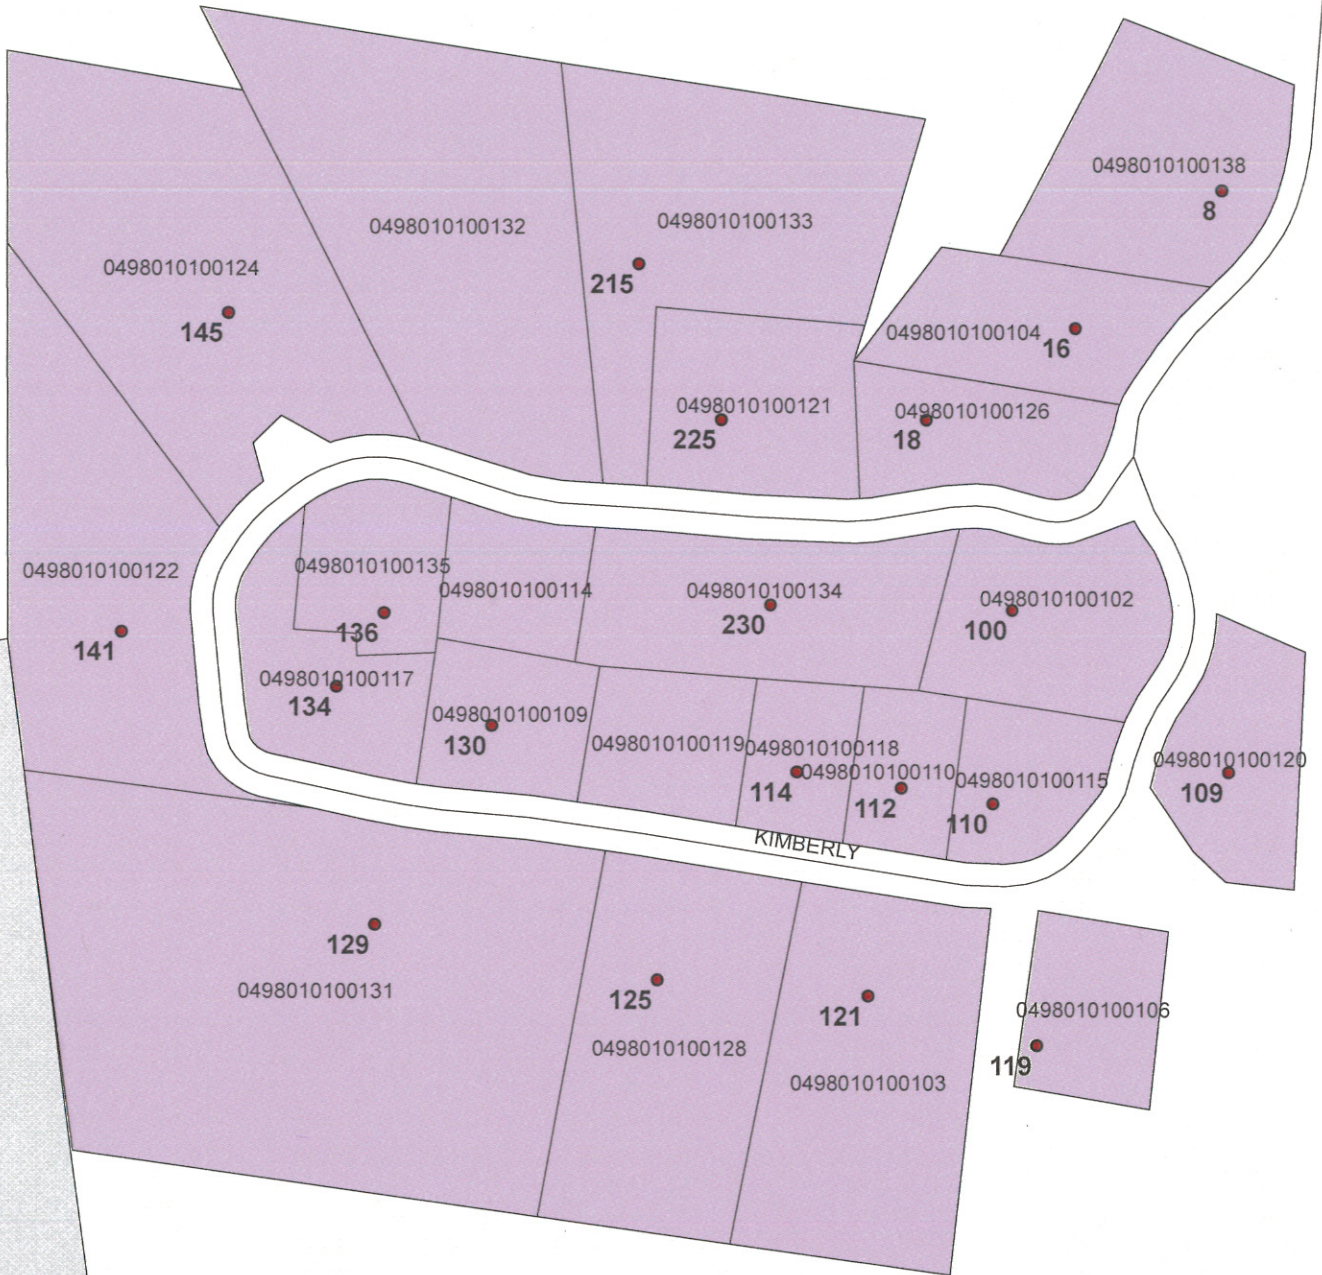

PROPOSED KIMBERLY DR ANNEXATION

STATE PARK

TRAMROD

Legend

-  PROPOSED KIMBERLY ANNEXATION PARCELS
-  GGSD DISTRICT