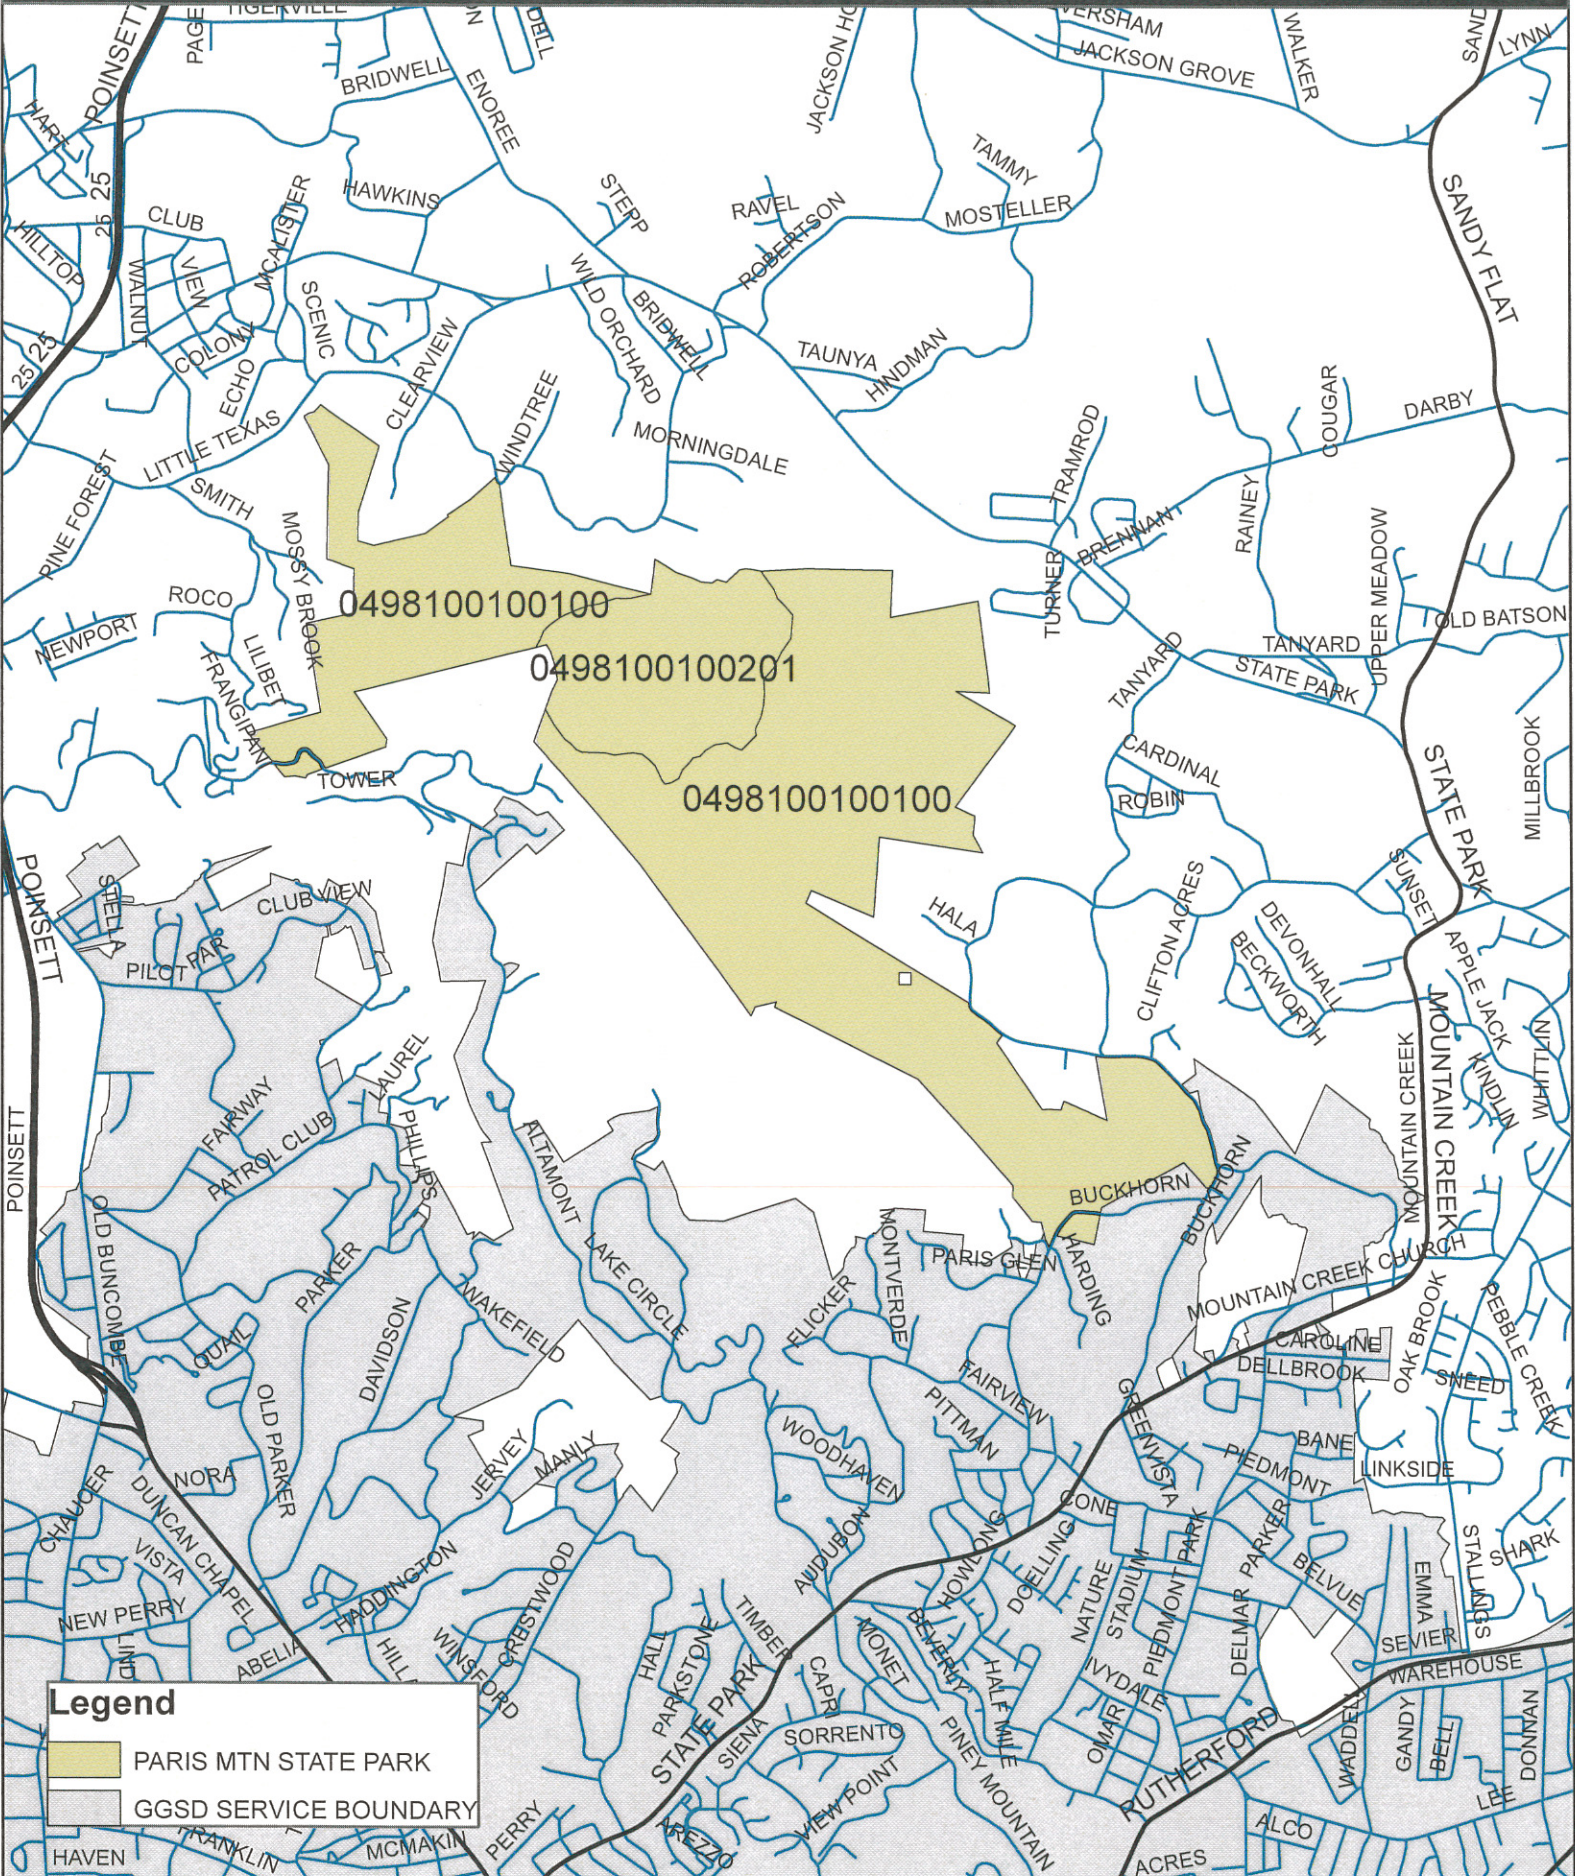

Proposed Paris Mountain Annexation

GREATER GREENVILLE SANITATION SERVICE DISTRICT
District: Sid Cates

Legend

- PARIS MTN STATE PARK
- GGSD SERVICE BOUNDARY