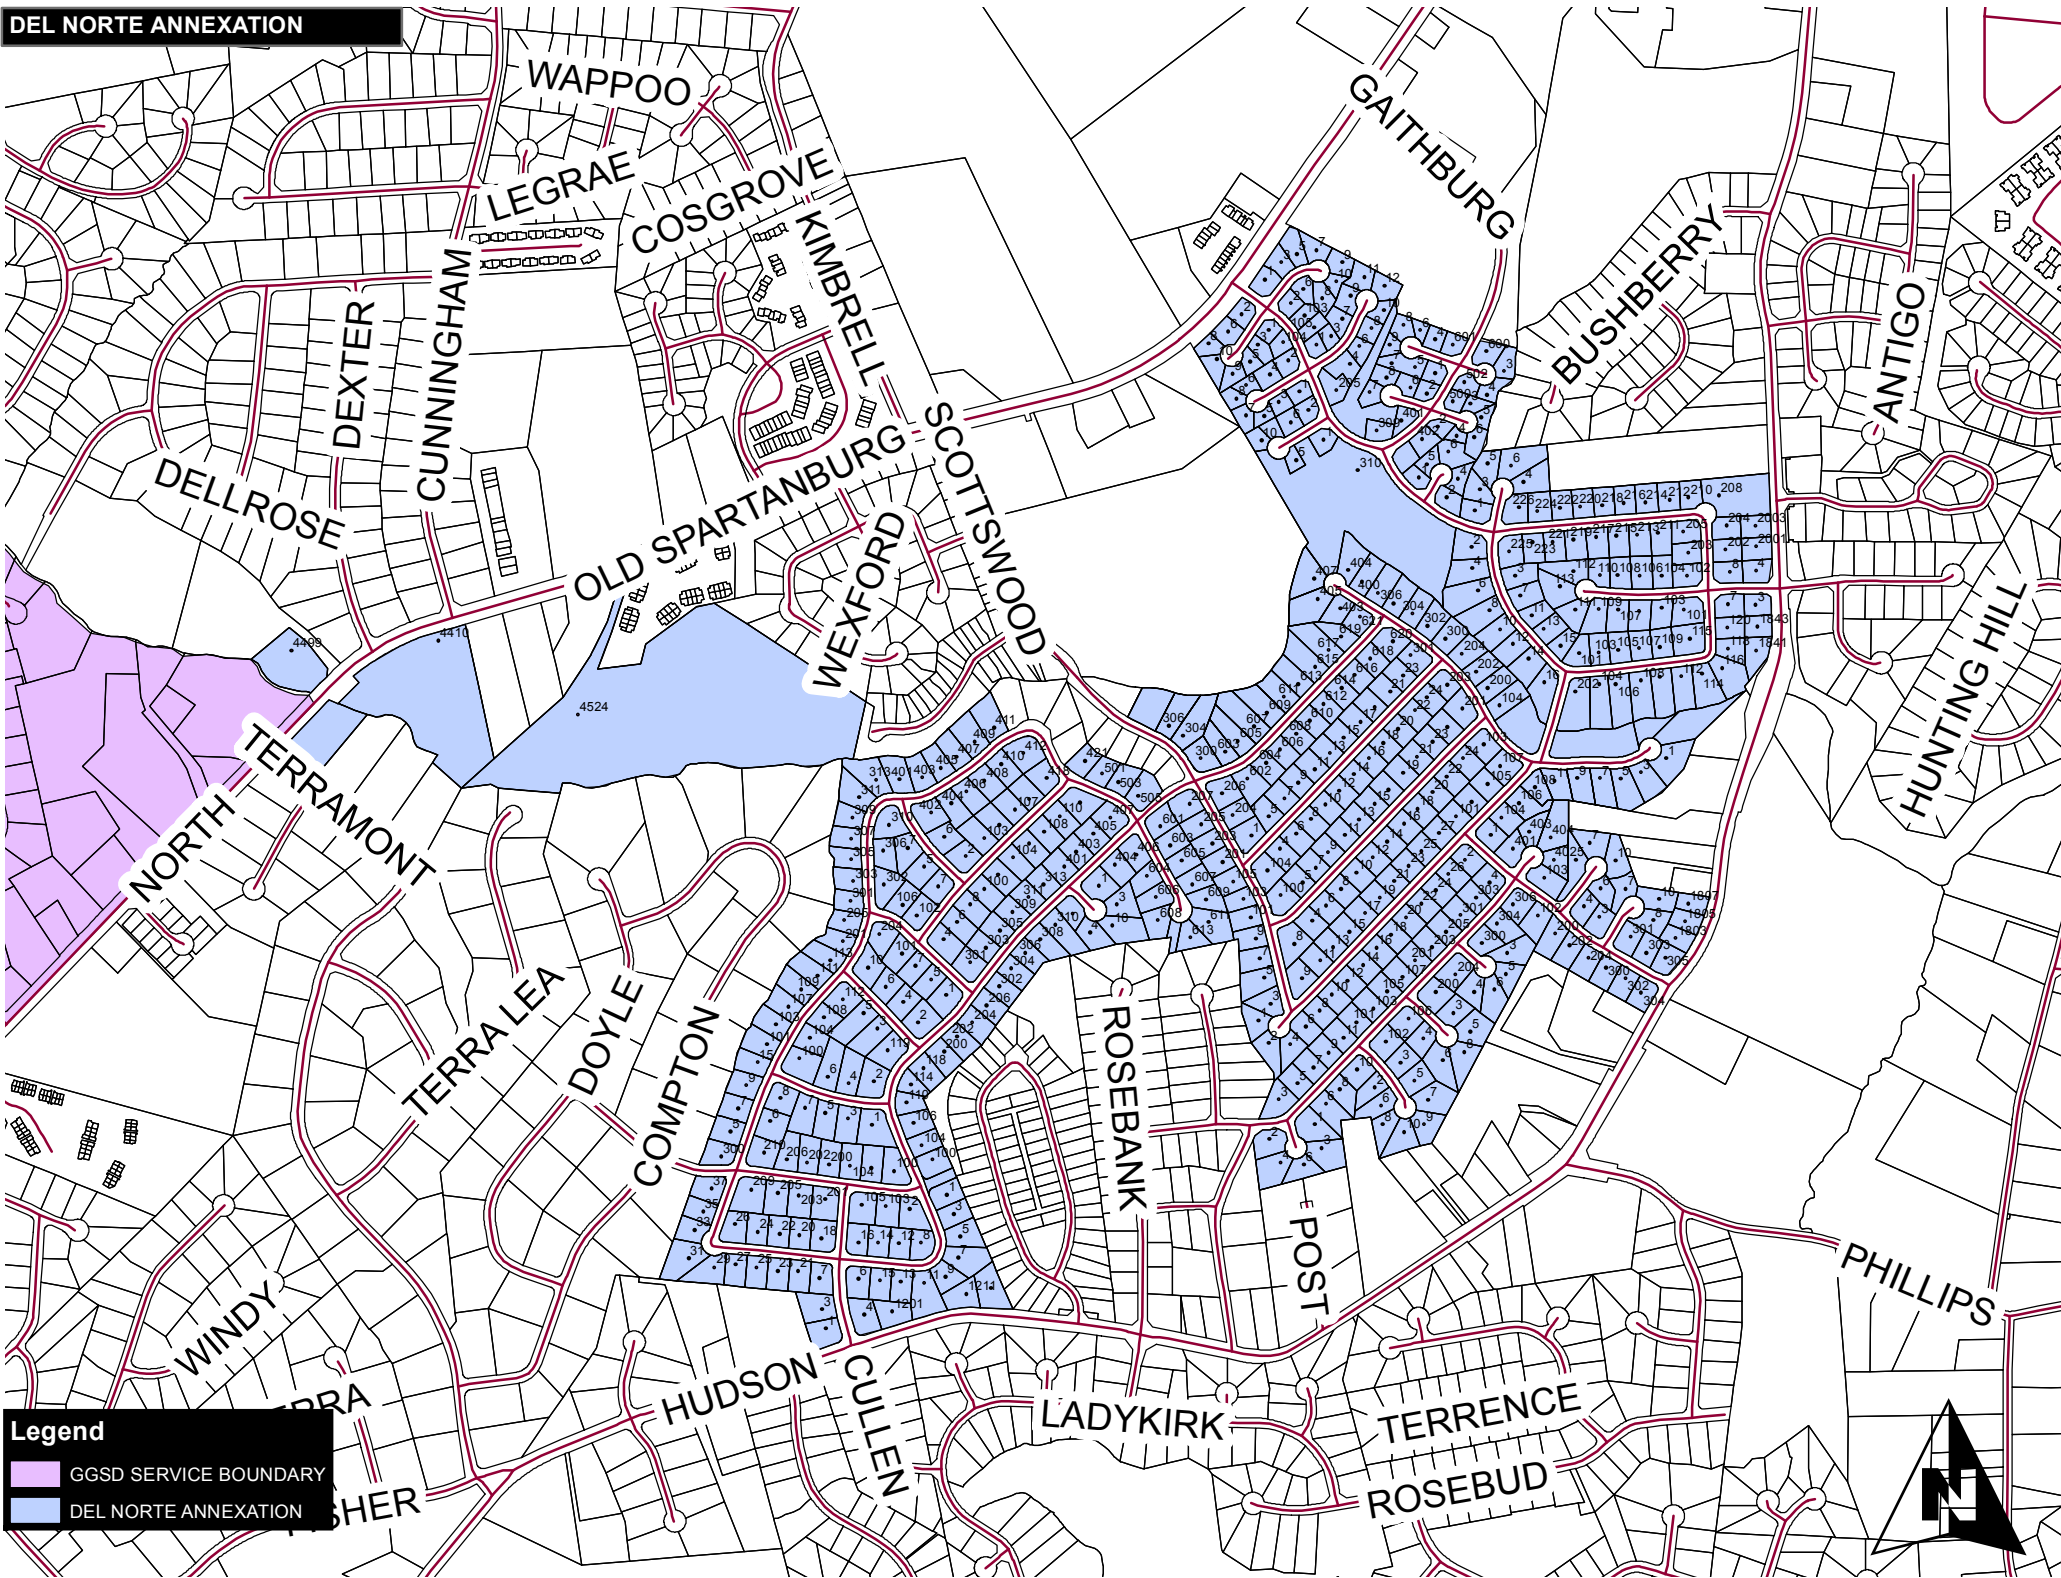

DEL NORTE ANNEXATION

Legend

- GGSD SERVICE BOUNDARY
- DEL NORTE ANNEXATION