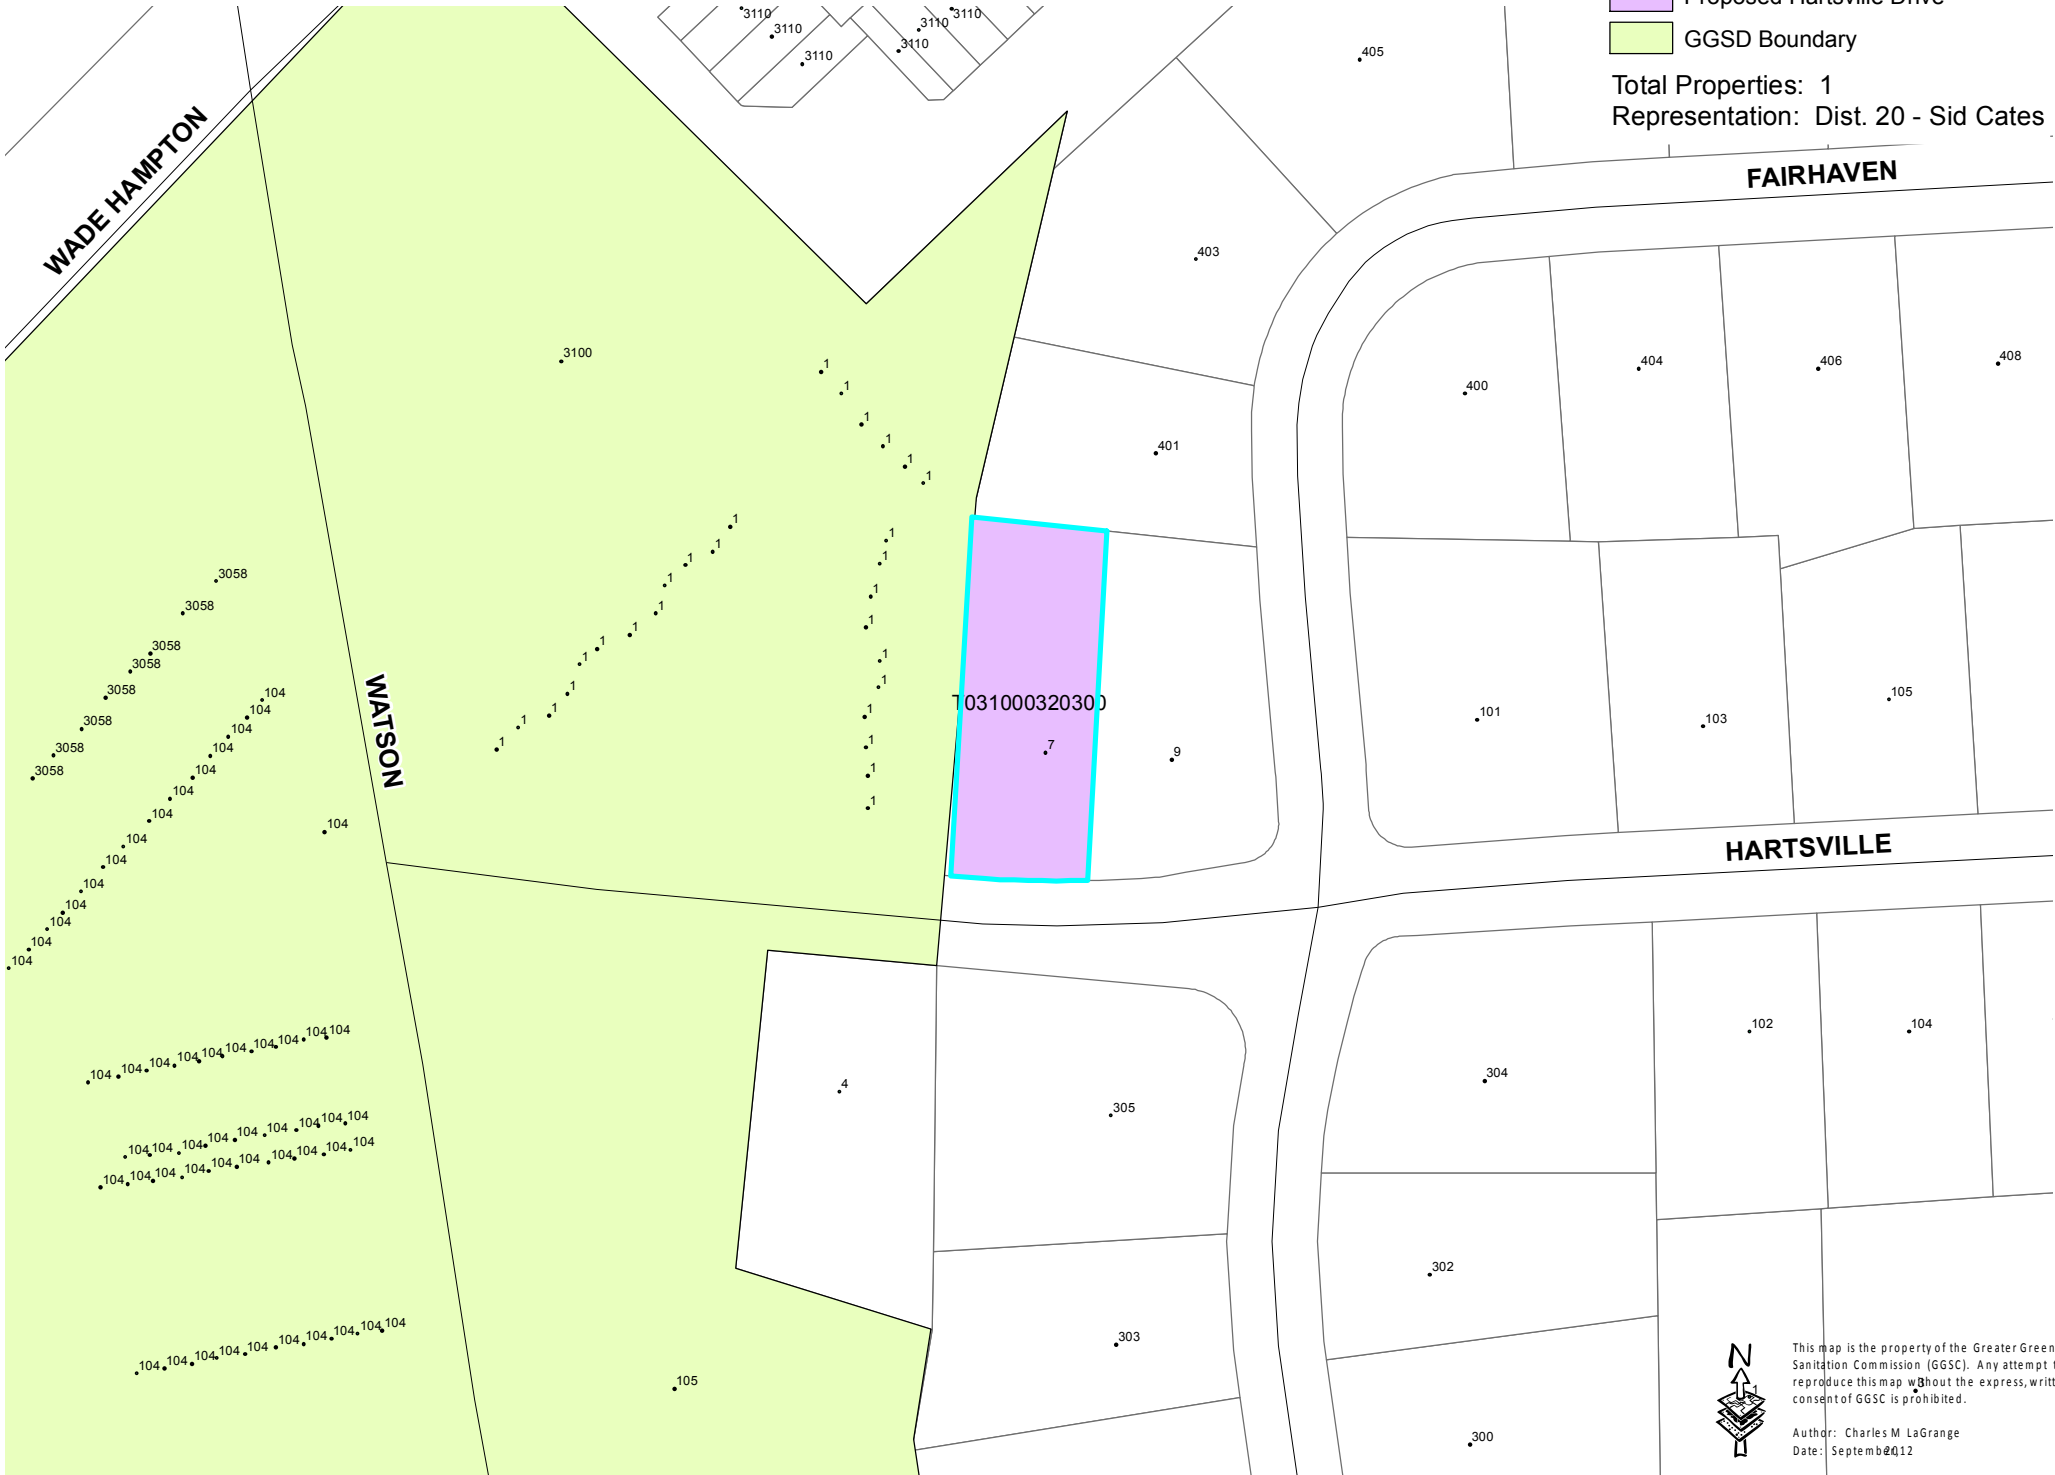

Proposed Annexation Lee Road

Legend

 Proposed Annexation Lee Road

 GGSD Boundary

Total Properties: 1

Representation: Dist. 20 - Sid Cates

This map is the property of the Greater Greenville Sanitation Commission (GGSC). Any attempt to reproduce this map without the express, written consent of GGSC is prohibited.

Author: Charles M. McGranaghan
Date: September 12, 2012

Proposed Annexation Hartsville Drive

Legend

-  Proposed Hartsville Drive
-  GGSD Boundary

Total Properties: 1
Representation: Dist. 20 - Sid Cates

This map is the property of the Greater Greenville Sanitation Commission (GGSC). Any attempt to reproduce this map without the express, written consent of GGSC is prohibited.

Author: Charles M LaGrange
Date: September 2012

Proposed Annexation Altamont Road

Legend

- Proposed Annexation Altamont Road
- GGSD Boundary

Total Properties: 1
Representation: Dist. 20 - Sid Cates

This map is the property of the Greater Greenville Sanitation Commission (GGSC). Any attempt to reproduce this map without the express, written consent of GGSC is prohibited.