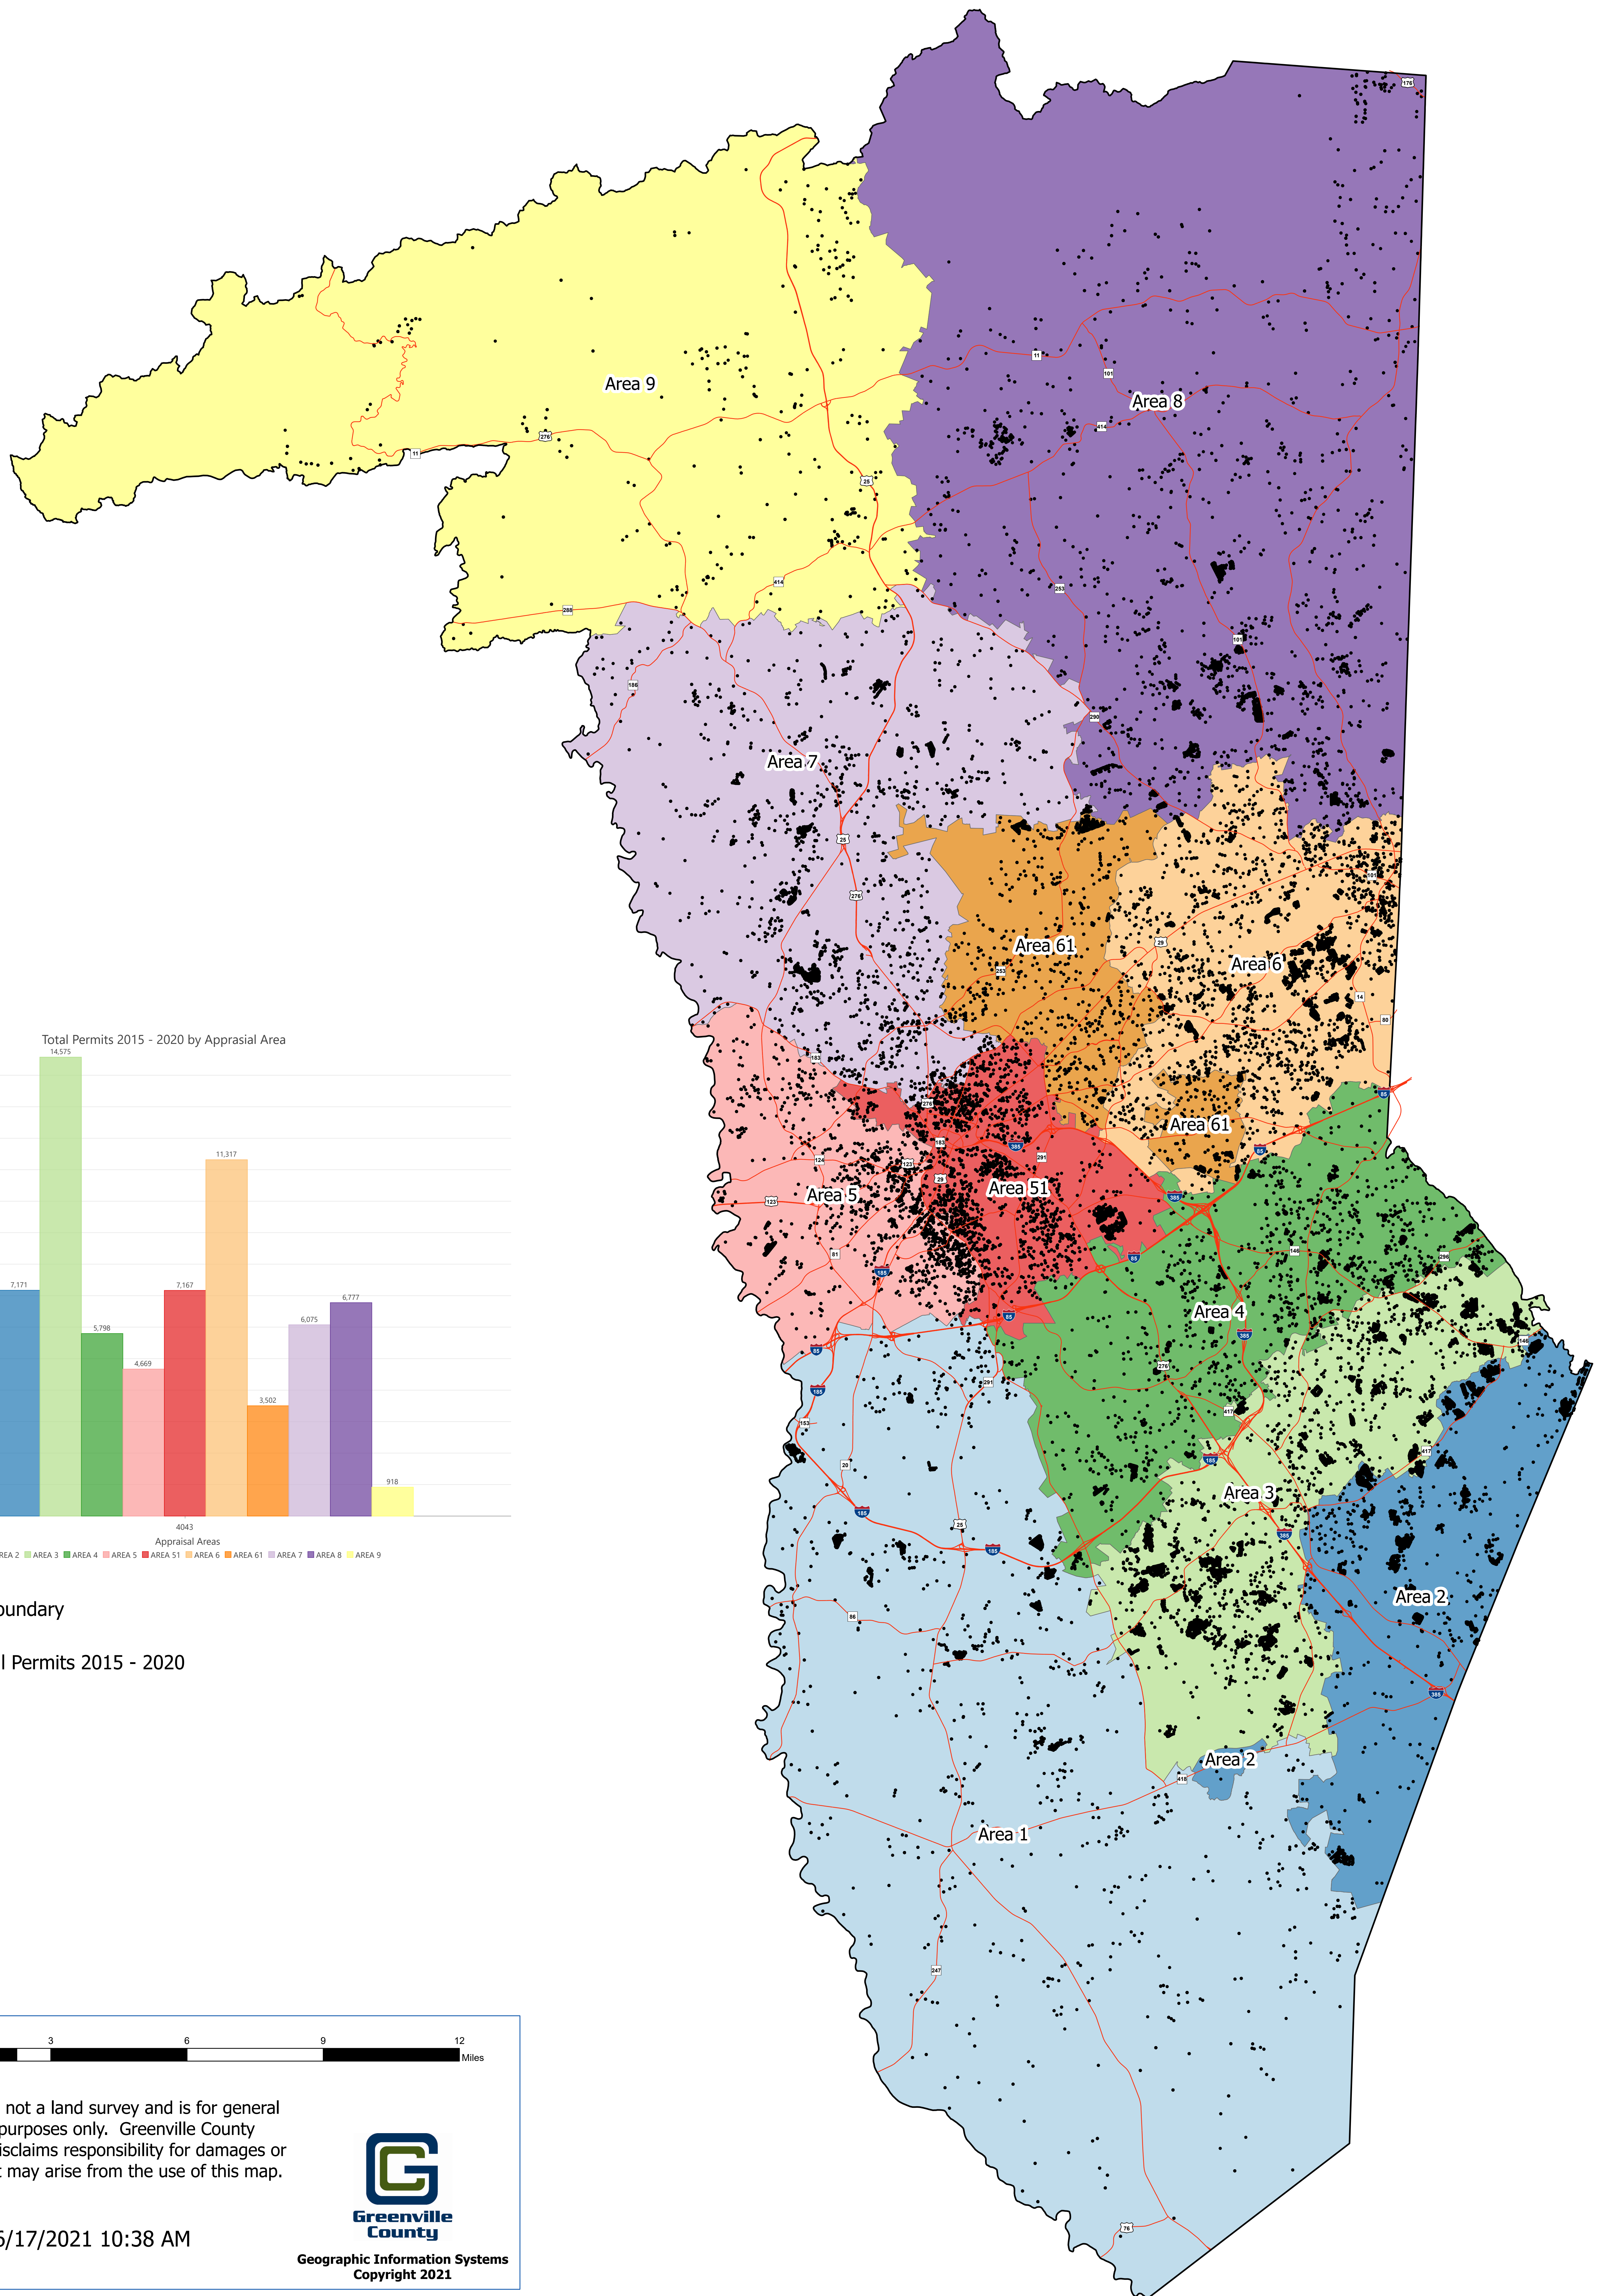

Permits 2015 - 2020 Appraisal Areas

Legend
 □ Greenville County Boundary
 — Primary Highway
 · Appraisal Districts All Permits 2015 - 2020

Appraisal Areas

- AREA 1
- AREA 2
- AREA 3
- AREA 4
- AREA 5
- AREA 51
- AREA 6
- AREA 61
- AREA 7
- AREA 8
- AREA 9

This map is not a land survey and is for general references purposes only. Greenville County expressly disclaims responsibility for damages or liability that may arise from the use of this map.

Printed: 6/17/2021 10:38 AM

Geographic Information Systems
Copyright 2021