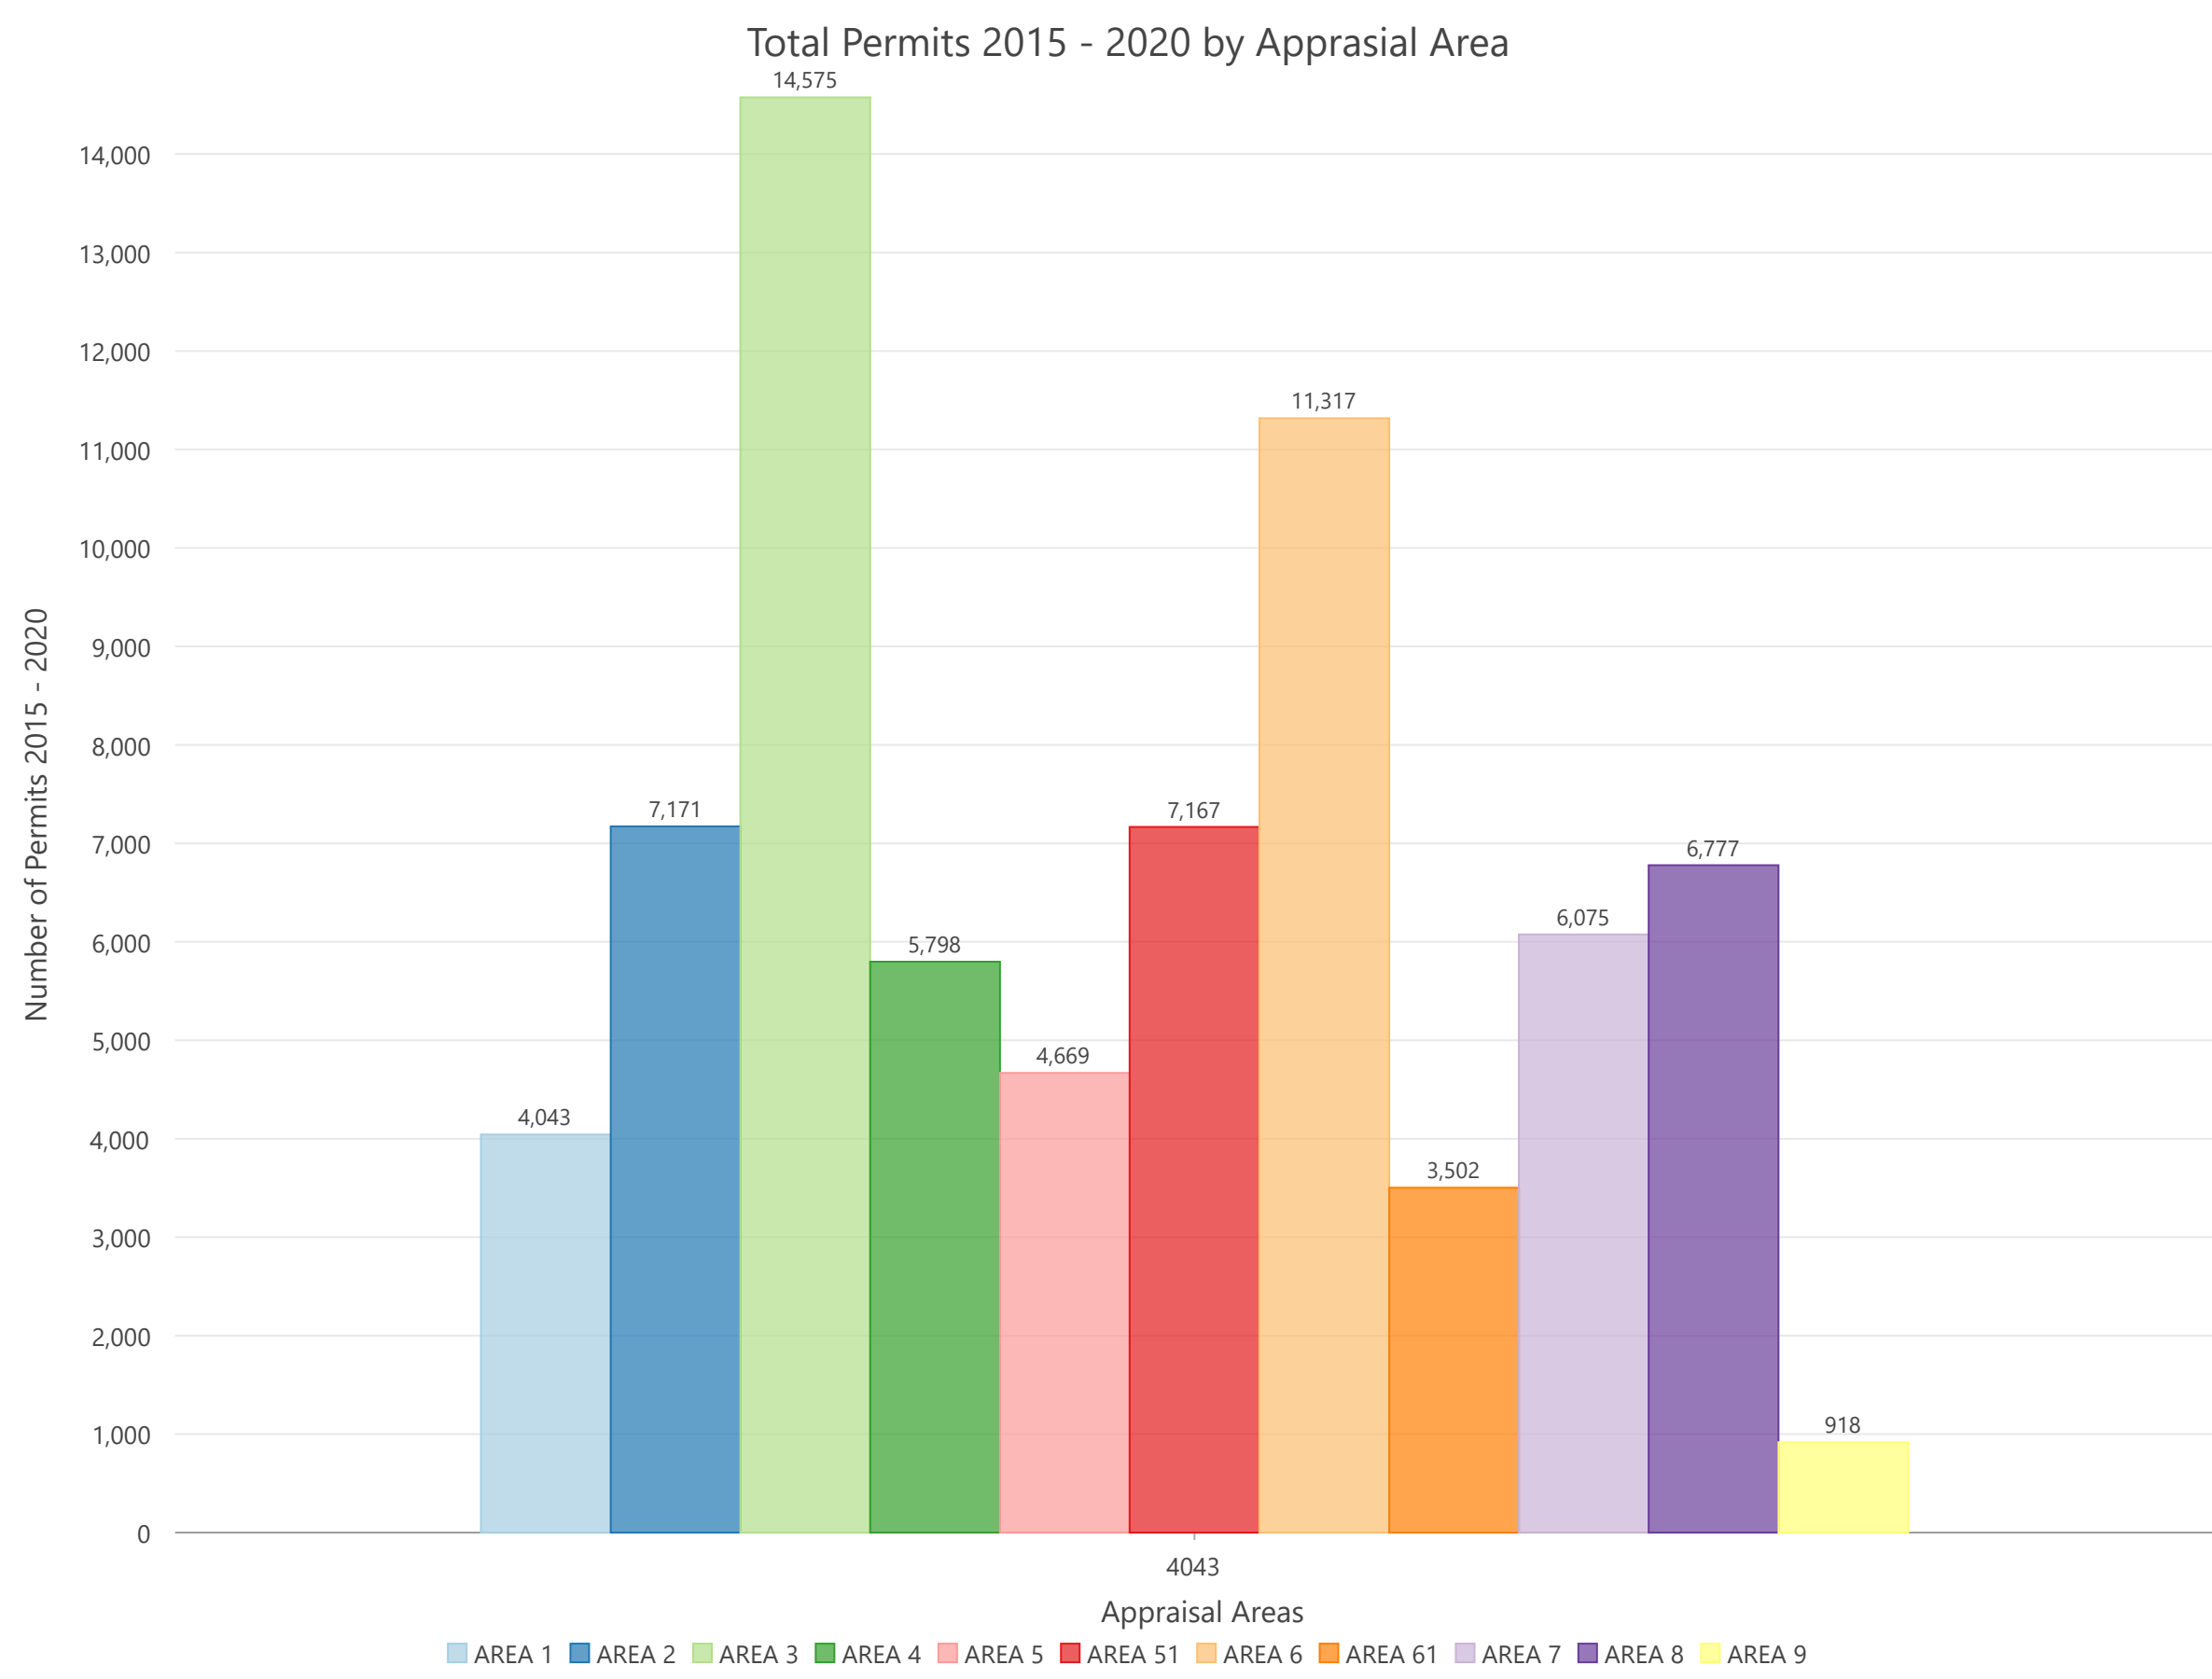

Permits 2015 - 2020 Appraisal Areas

Legend
 □ Greenville County Boundary
 — Primary Highway
 · Appraisal Districts All Permits 2015 - 2020

Appraisal Areas

- AREA 1
- AREA 2
- AREA 3
- AREA 4
- AREA 5
- AREA 51
- AREA 6
- AREA 61
- AREA 7
- AREA 8
- AREA 9

This map is not a land survey and is for general references purposes only. Greenville County expressly disclaims responsibility for damages or liability that may arise from the use of this map.

Printed: 6/17/2021 10:38 AM